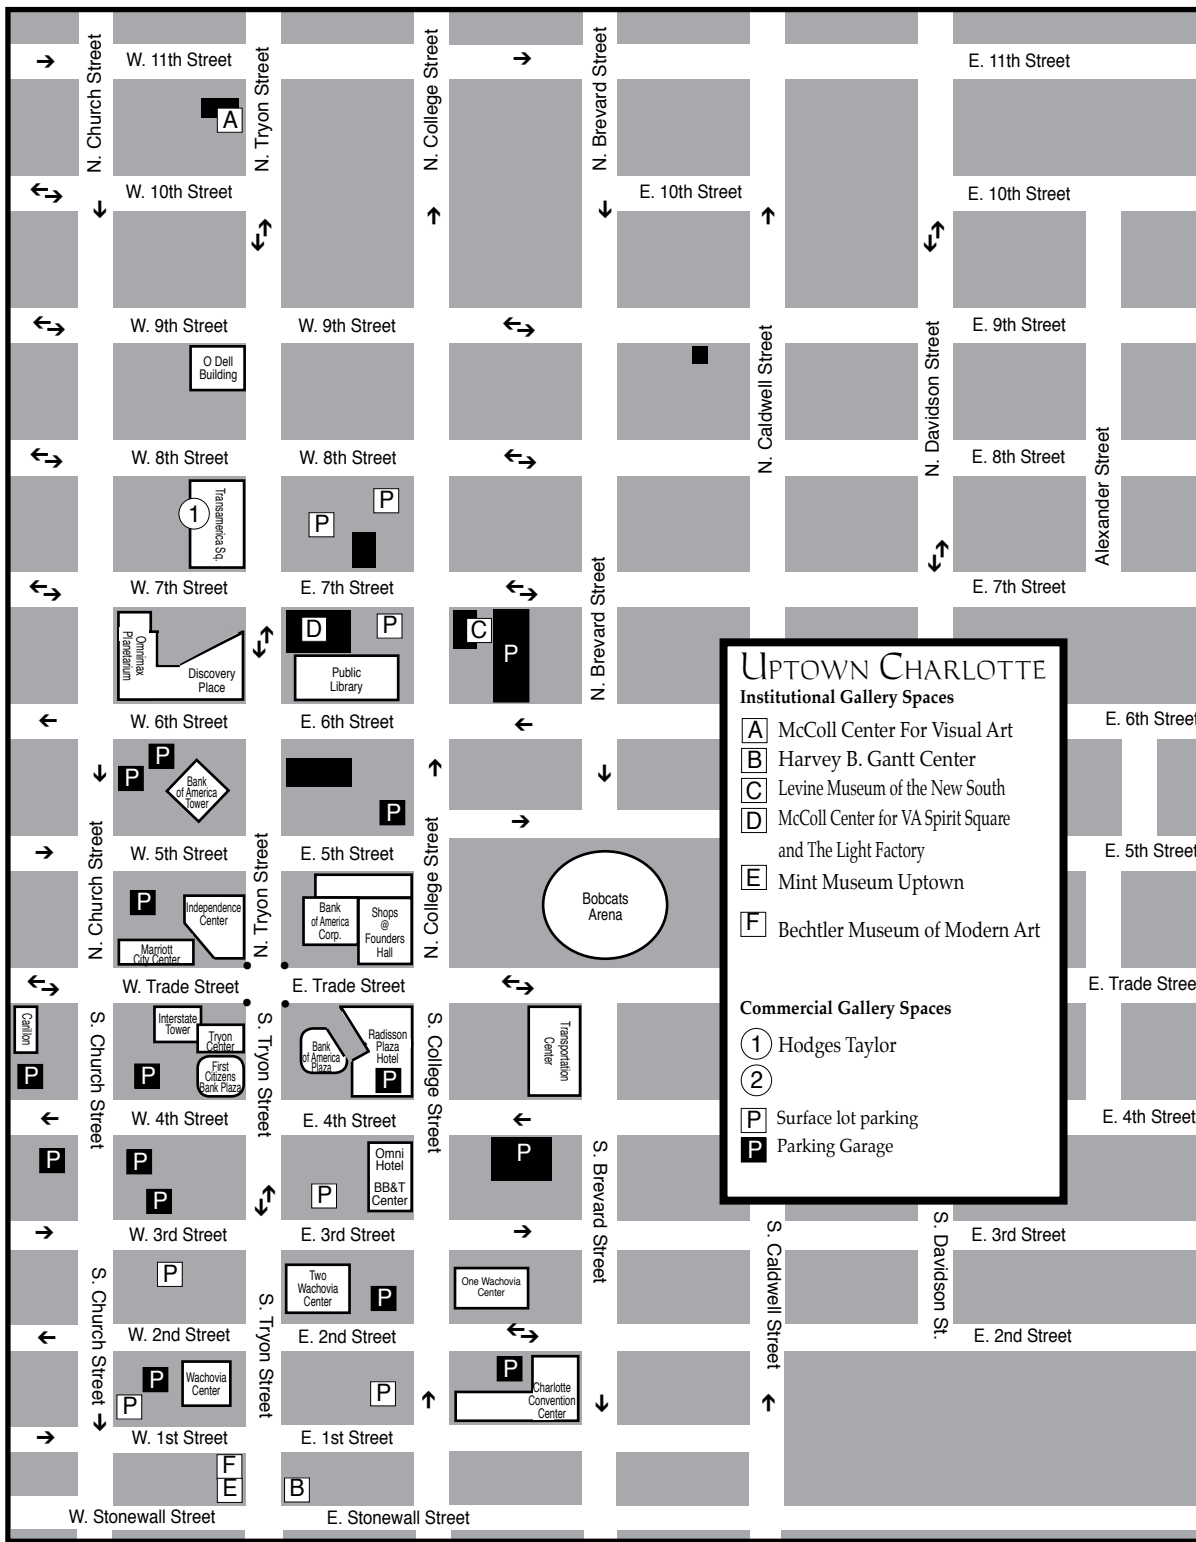

Charlotte, NC Maps

Uptown - South End - NODA

UPTOWN CHARLOTTE

Institutional Gallery Spaces

- A** McColl Center For Visual Art
- B** Harvey B. Gantt Center
- C** Levine Museum of the New South
- D** McColl Center for VA Spirit Square and The Light Factory
- E** Mint Museum Uptown
- F** Bechtler Museum of Modern Art

Commercial Gallery Spaces

- 1** Hodges Taylor
- 2** Surface lot parking
- P** Parking Garage

These maps are not to exact scale or exact distances. They were designed to give travelers help in finding the gallery spaces and museum spaces featured.

Commercial Gallery Spaces

- 1** Jerald Melberg Gallery
- 2** Shain Gallery
- 3** Providence Gallery
- 4**
- 5**
- 6**

2 Interstate Exit Number