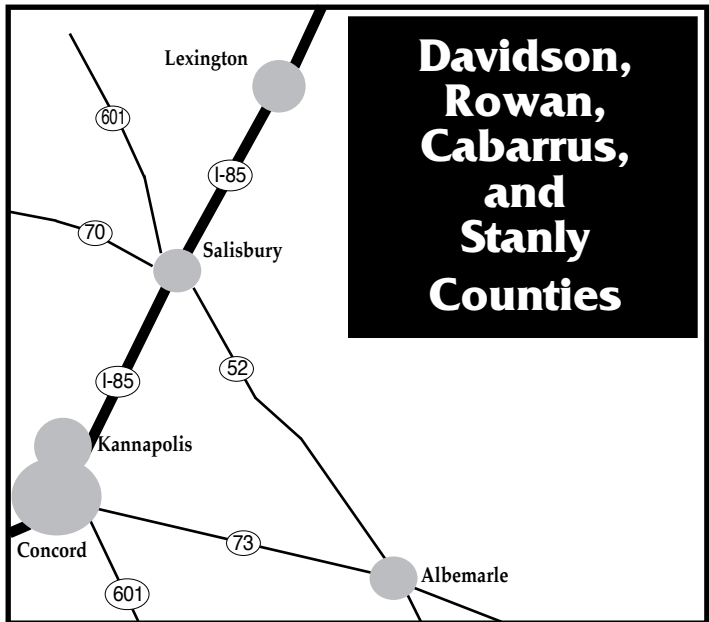

Charlotte, NC Maps

Uptown - South End - NODA

UPTOWN CHARLOTTE

Institutional Gallery Spaces

- A** McColl Center For Visual Art
- B** Harvey B. Gantt Center
- C** Levine Museum of the New South
- D** McColl Center for VA Spirit Square and The Light Factory
- E** Mint Museum Uptown
- F** Bechtler Museum of Modern Art

Commercial Gallery Spaces

- 1** Hodges Taylor
- 2** Surface lot parking
- P** Parking Garage

These maps are not to exact scale or exact distances. They were designed to give travelers help in finding the gallery spaces and museum spaces featured.

CHARLOTTE METRO AREA

Institutional Gallery Spaces

- A** Central Piedmont Community College
- B** Mint Museum Randolph
- C** Queens University
- D** University of North Carolina - Charlotte
- E** The Art Institute of Charlotte