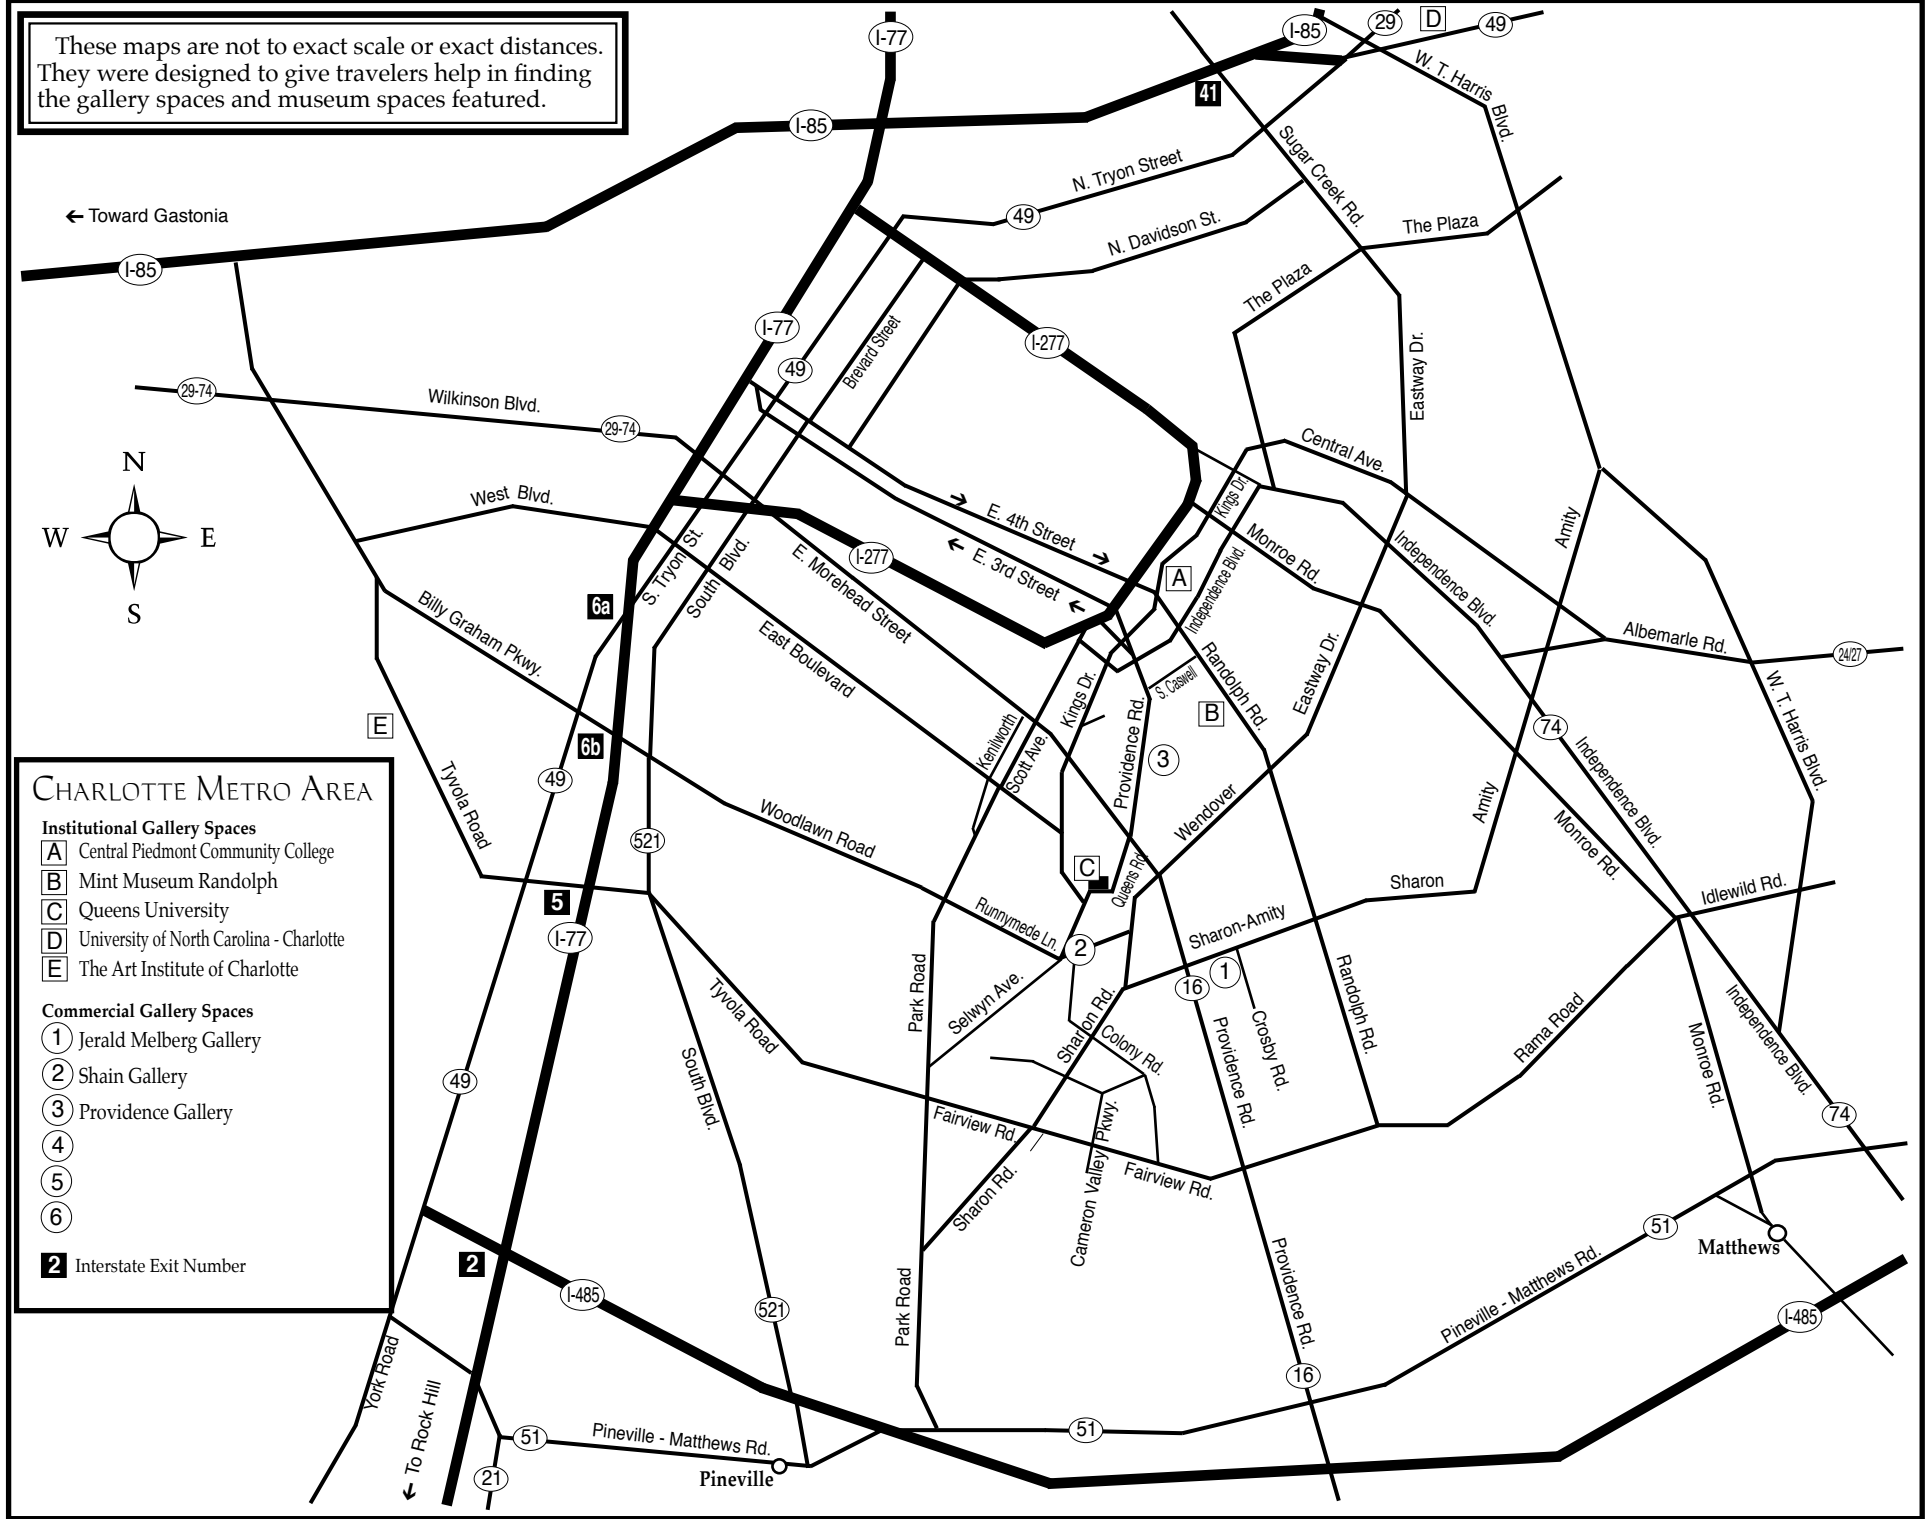

Charlotte, NC Maps

Uptown - South End - NODA

UPTOWN CHARLOTTE

Institutional Gallery Spaces

- A** McColl Center For Visual Art
- B** Harvey B. Gantt Center
- C** Levine Museum of the New South
- D** McColl Center for VA Spirit Square and The Light Factory
- E** Mint Museum Uptown
- F** Bechtler Museum of Modern Art

Commercial Gallery Spaces

- 1** Hodges Taylor
- 2** Surface lot parking
- P** Parking Garage

These maps are not to exact scale or exact distances. They were designed to give travelers help in finding the gallery spaces and museum spaces featured.