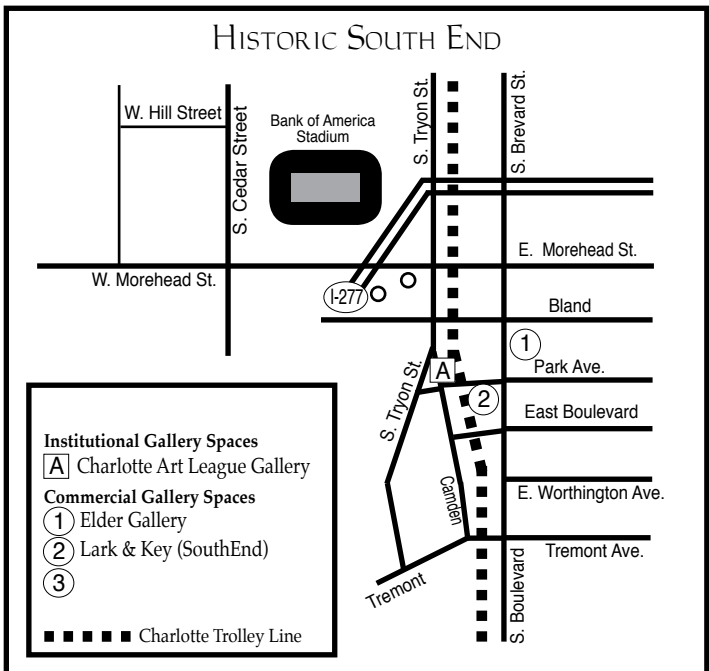

Charlotte, NC Maps

Uptown - South End - NODA

UPTOWN CHARLOTTE

Institutional Gallery Spaces

- A** McColl Center For Visual Art
- B** Harvey B. Gantt Center
- C** Levine Museum of the New South
- D** McColl Center for VA Spirit Square and The Light Factory
- E** Mint Museum Uptown
- F** Bechtler Museum of Modern Art

Commercial Gallery Spaces

- 1** Hodges Taylor
- 2** Surface lot parking
- P** Parking Garage

These maps are not to exact scale or exact distances. They were designed to give travelers help in finding the gallery spaces and museum spaces featured.