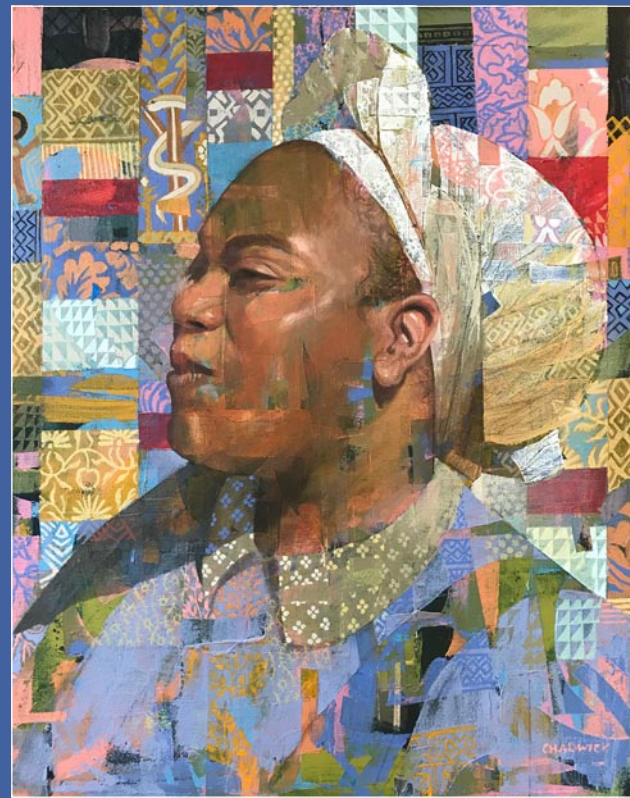

## *Tapestry of Life*

Exhibition October 5th - 31st, 2018

*God is in the Heavens* 36" x 24"

*Wash Day* 30" x 24"

*Sunflower* 36" x 24"

*The Quilter* 36" x 24"

*Lace Collar* 20" x 16"

*Flower Girl* 16" x 13"

*Dry Spell* 30" x 24"

*The Book Reader* 24" x 20"

Ella Walton Richardson Fine Art 58 Broad Street Charleston, SC 843.722.3660  
www.ellarichardson.com