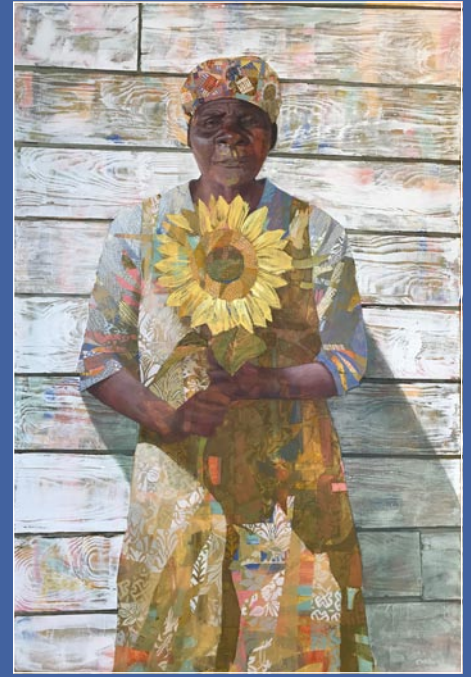

## *Tapestry of Life*

Exhibition October 5th - 31st, 2018

*God is in the Heavens* 36" x 24"

*Wash Day* 30" x 24"

*Sunflower* 36" x 24"

*The Quilter* 36" x 24"

*Lace Collar* 20" x 16"

*Flower Girl* 16" x 13"