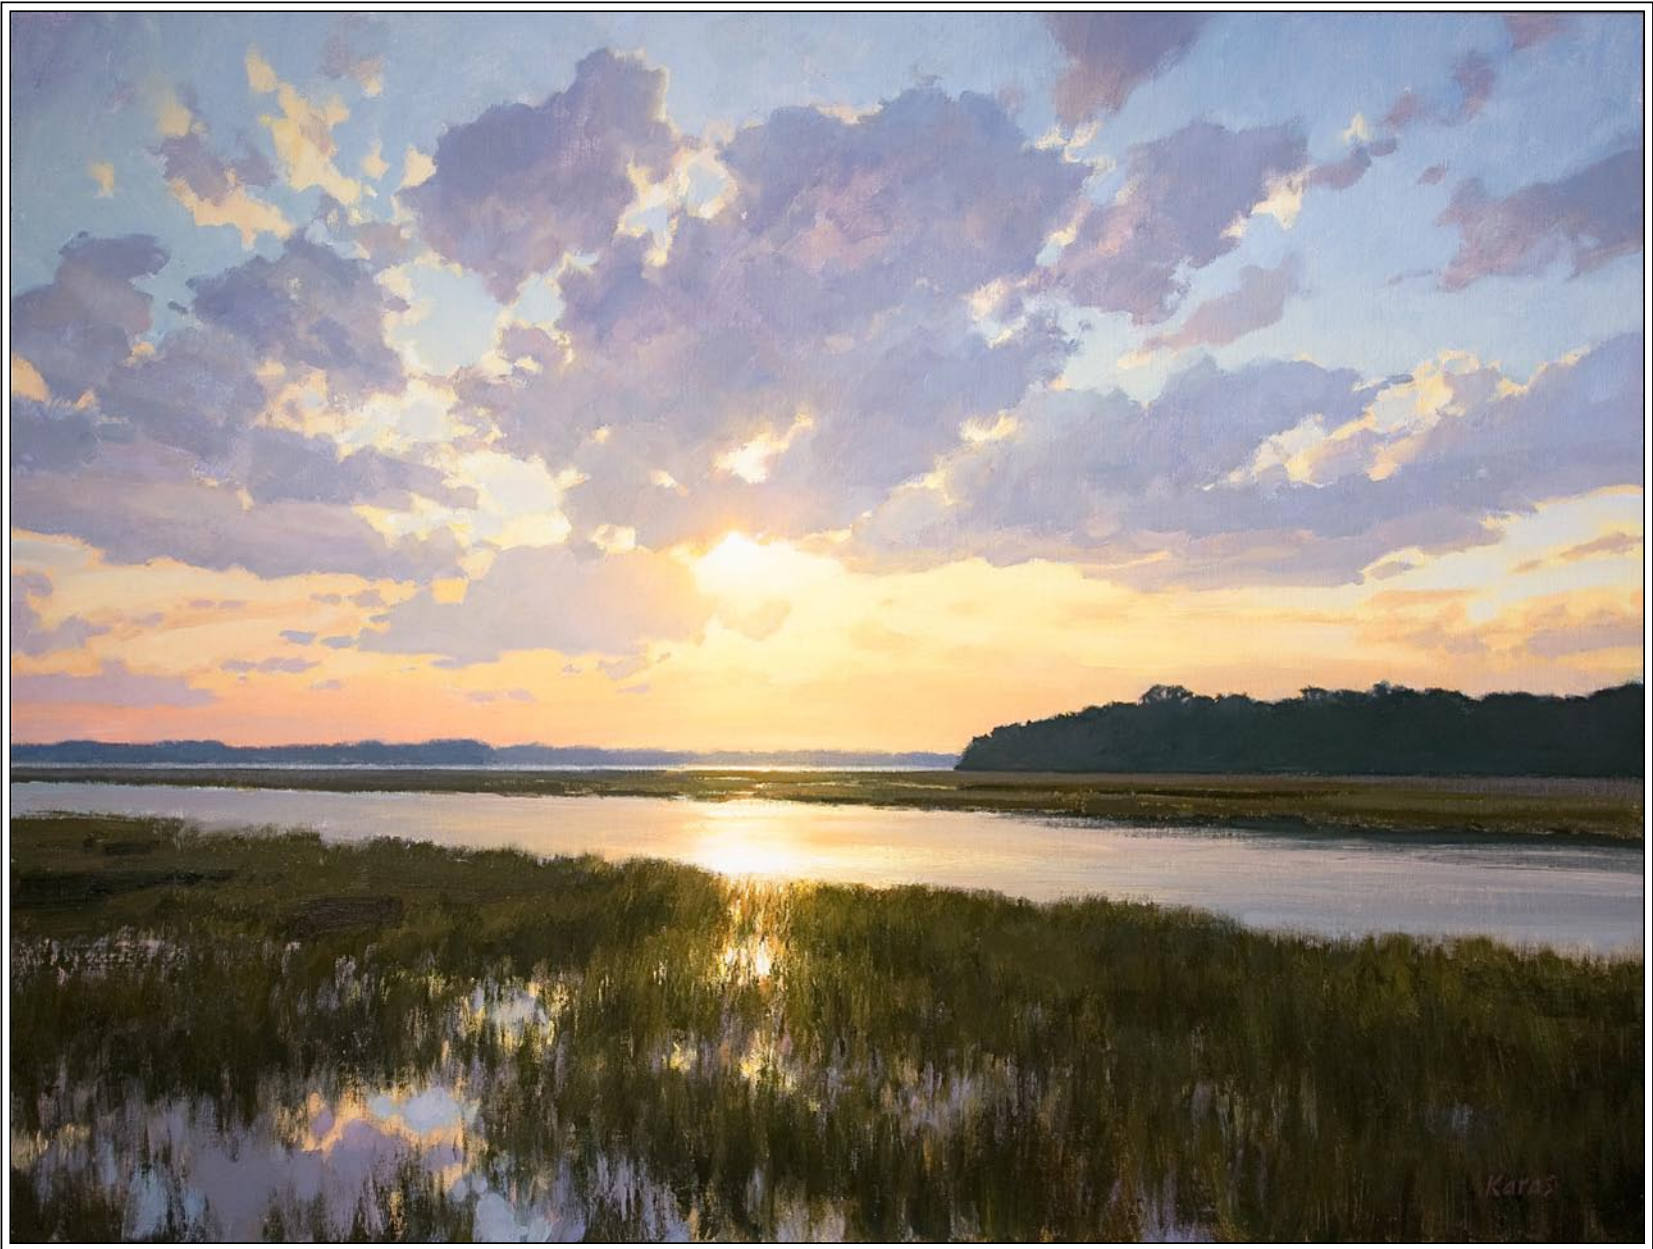

Featuring New Works by Michael B. Karas

Evening Gleam

Oil

30 x 40 inches

The Red Piano Art Gallery

220 Cordillo Parkway • Hilton Head Island • SC
843.785.2318 • www.redpianoartgallery.com