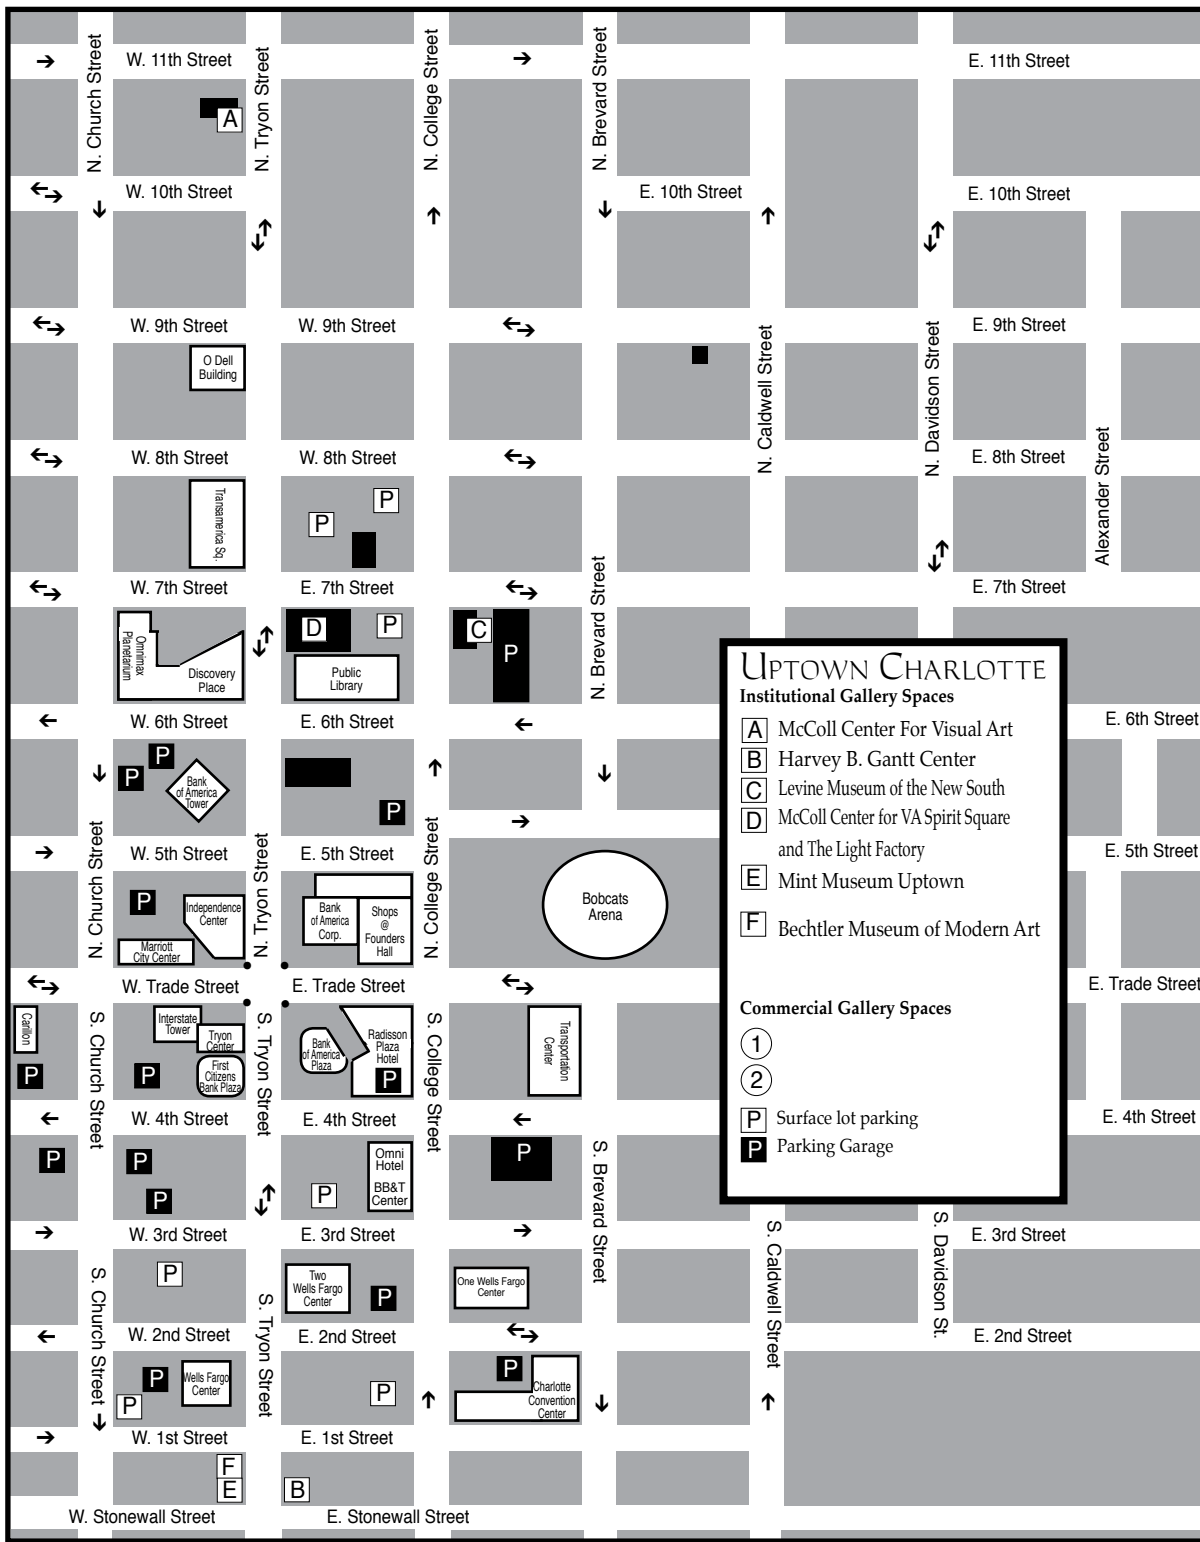

Charlotte, NC Maps

Uptown - South End & North

These maps are not to exact scale or exact distances. They were designed to give travelers help in finding the gallery spaces and museum spaces featured.