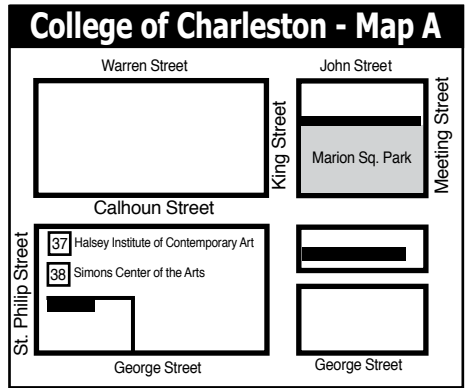

Downtown Charleston, SC, Map & Gallery Guide

- ### Downtown Charleston Galleries
1. Rhett Thurman Studio
 2. Anglin Smith Fine Art
 3. Ella Walton Richardson Fine Art
 4. Spencer Gallery
 5. Helena Fox Fine Art
 6. Corrigan Gallery

- ### Institutional Spaces
37. Halsey Institute of Contemporary Art
 38. Simons Center for the Arts
 39. Gibbes Museum of Art
 40. Art Institute of Charleston Gallery
 41. City Gallery at Joseph P. Riley, Jr. Waterfront Park