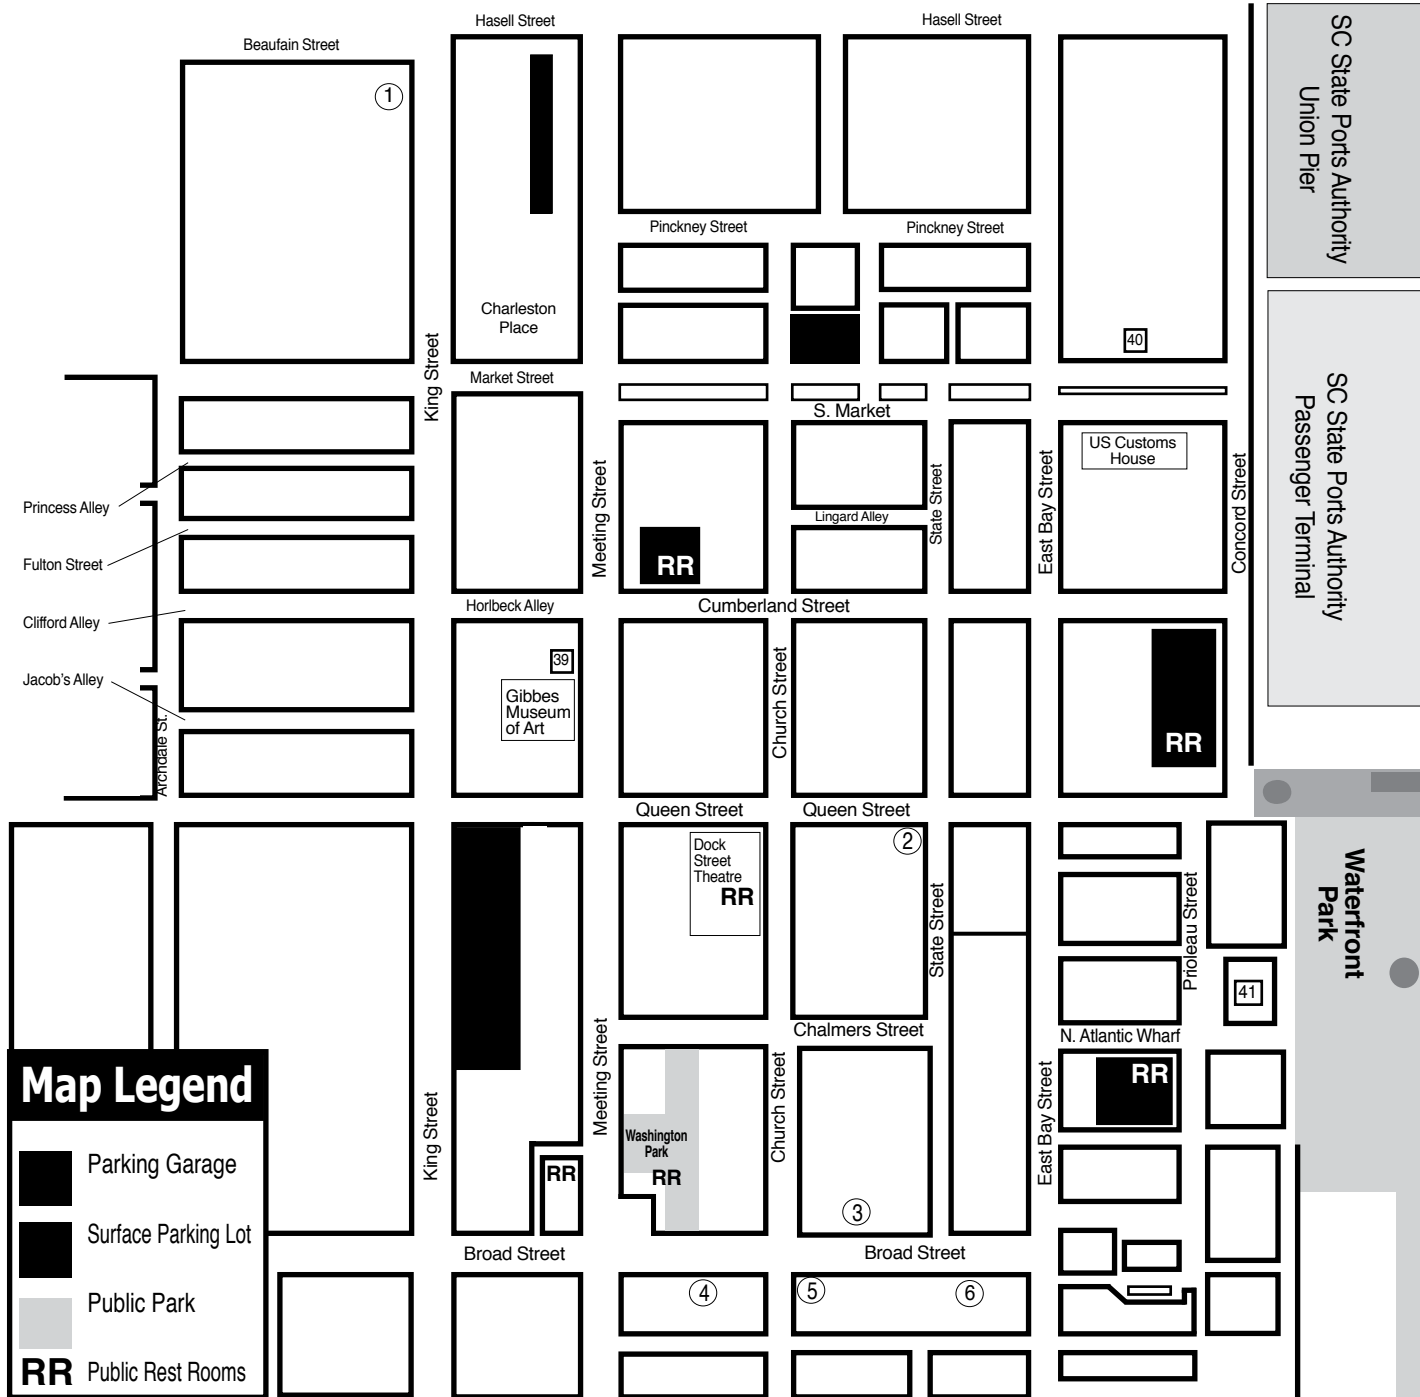

Downtown Charleston, SC, Map & Gallery Guide

- ### Downtown Charleston Galleries
1. Rhett Thurman Studio
 2. Anglin Smith Fine Art
 3. Ella Walton Richardson Fine Art
 4. Spencer Gallery
 5. Helena Fox Fine Art
 6. Corrigan Gallery