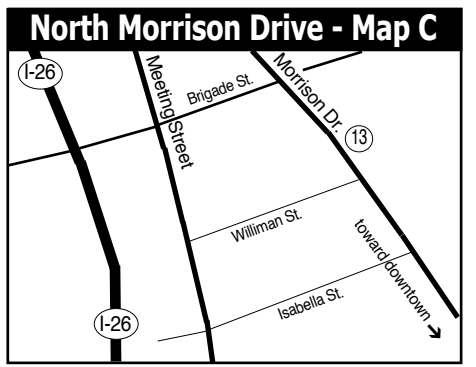

THE SYLVAN GALLERY
171 King St. • Charleston • SC • 29401
Featuring 20th & 21st Century traditional and representational paintings and sculpture.
843-722-2172
www.thesylvanguard.com

WELLS GALLERY
THE WELLS GALLERY HISTORIC CHARLESTON 125 MEETING ST. CHARLESTON, SC 29401 (843) 853-3233
THE WELLS GALLERY KIWANAH ISLAND ONE SANCTUARY BEACH DR. KIWANAH ISLAND, SC 29455 (843) 576-1290

CORRIGAN GALLERY LLC
Charleston's contemporary art scene
paintings photographs fine art prints
843 722 9868

Saul Alexander Foundation Gallery
Charleston County Public Library
Main floor of the Library
Featuring monthly exhibitions by local and regional artists
Open during regular Library hours.
843-805-6801
68 Calhoun Street, Charleston, SC

SMITH KILLIAN FINE ART
9 QUEEN STREET CHARLESTON, SC 843-853-0708
WWW.SMITHKILLIAN.COM

NINA LIU AND FRIENDS
A Gallery of Contemporary Art Objects
Monthly Exhibitions
Poinsett House • 24 State Street
Charleston, South Carolina 29401
Telephone (843) 722-2724

The Pink House Gallery
Fine Art in a 1690's house
Alice Grimsley, Nancy Rushing, Audrey Price, & Marsha Blandenburg
Also Bruce W. Krucke, Alexandria H. Bennington
Exclusive for Ravenel Gaillard
17 Chalmers Street • Charleston, SC
Mon - Sat 10-5 • 843/723-3608
<http://pinkhousegallery.tripod.com/>

Gaye Sanders Fisher Gallery
Original Watercolors
www.gayesandersfisher.com • 843/958-0010
124 Church Street • Charleston, SC
In the heart of the French Quarter District

SPENCER Art Galleries
Contemporary Fine Art
OVER 35 ARTISTS
Masters, Mid-career, & Emerging
Mon-Sat 10am-5pm
55 Broad Street & 57 Broad Street
843/722-6854 843/723-4482
Charleston, SC 29401
www.spencerartgallery.com

DH Dog & Horse
Fine Art & Portraiture
102 Church Street • Charleston, SC
843-577-5500
www.dogandhorsefineart.com

10 conetenstudios
A studio and gallery of local potters and sculptors
Studio memberships and classes
Hours: Monday-Saturday, 11am-5pm; Sunday 1-5pm
1080B Morrison Drive • Charleston, SC
843-853-3345 • in the heart of NoMo
www.cone10studios.com • info@cone10studios.com

McCallum - Halsey Studios
Works by
Corrie McCallum & William Halsey
paintings • graphics • sculpture
for the discerning collector
by appointment - 843.723.5977
www.halseyfoundation.org