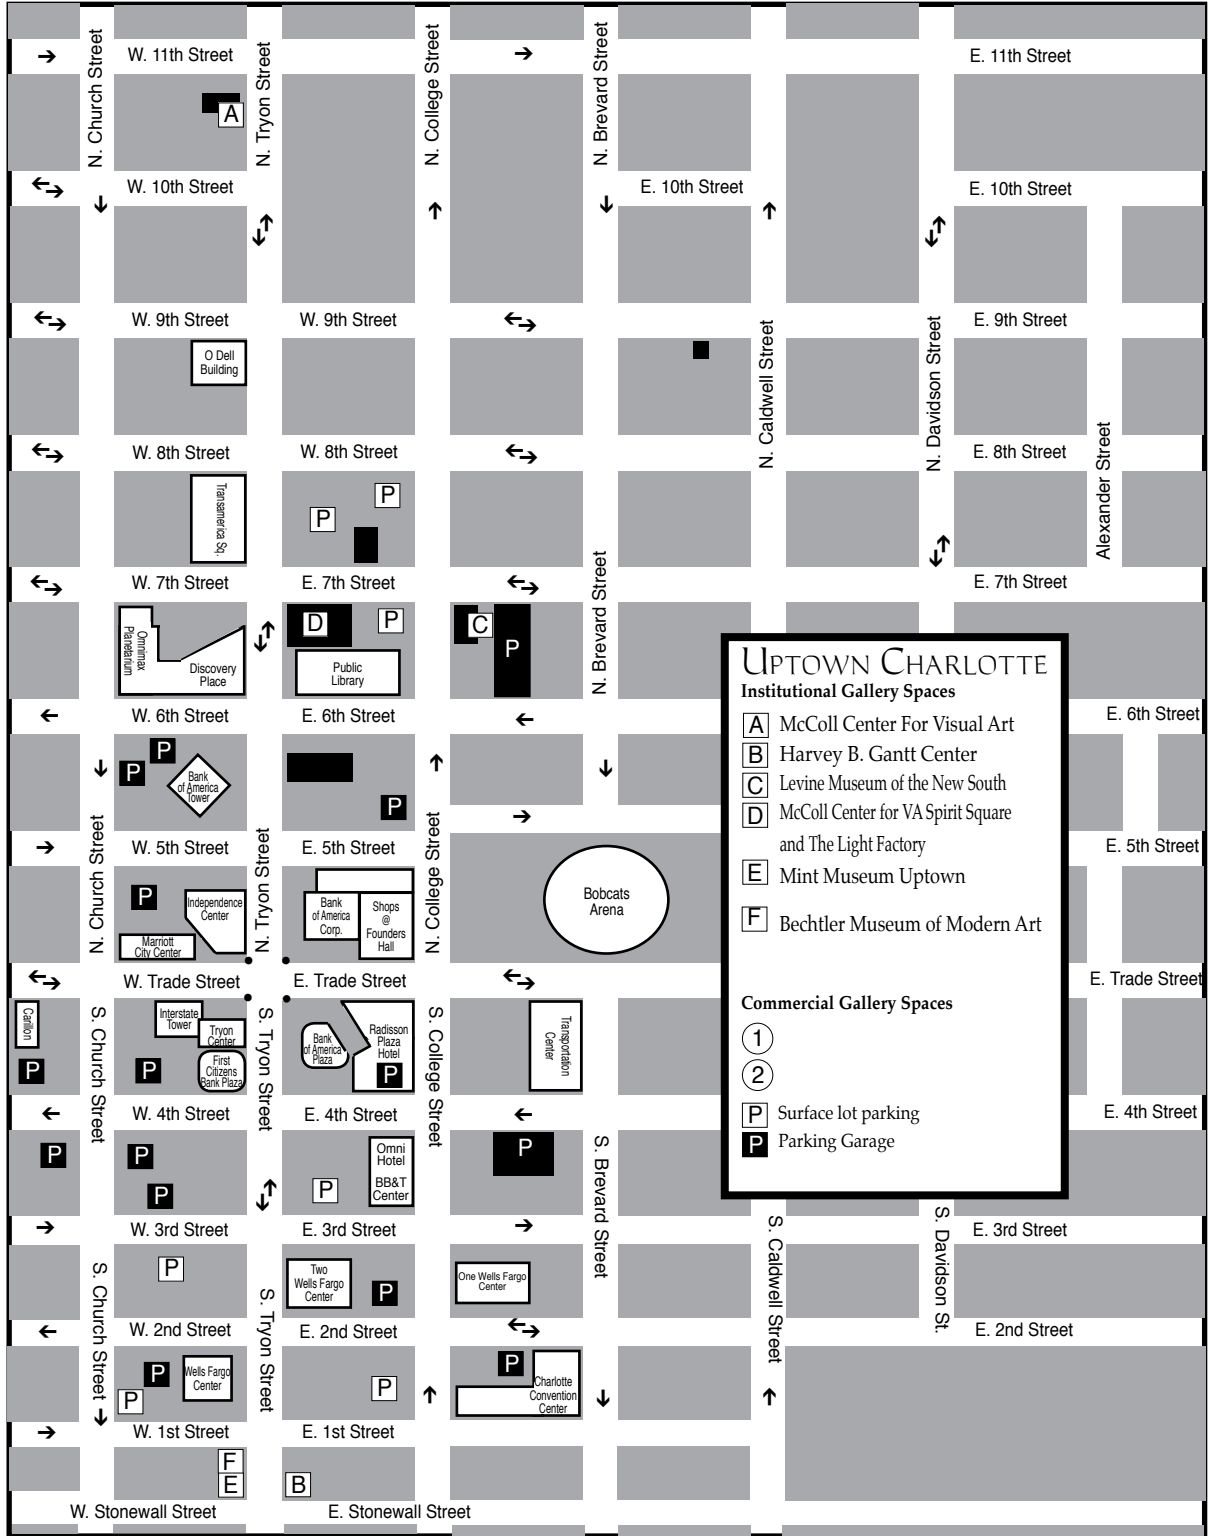

Charlotte, NC Maps

Uptown - South End & North

UPTOWN CHARLOTTE

Institutional Gallery Spaces

- A McColl Center For Visual Art
- B Harvey B. Gantt Center
- C Levine Museum of the New South
- D McColl Center for VA Spirit Square and The Light Factory
- E Mint Museum Uptown
- F Bechtler Museum of Modern Art

Commercial Gallery Spaces

- 1
- 2

Parking

- P Surface lot parking
- P Parking Garage

These maps are not to exact scale or exact distances. They were designed to give travelers help in finding the gallery spaces and museum spaces featured.