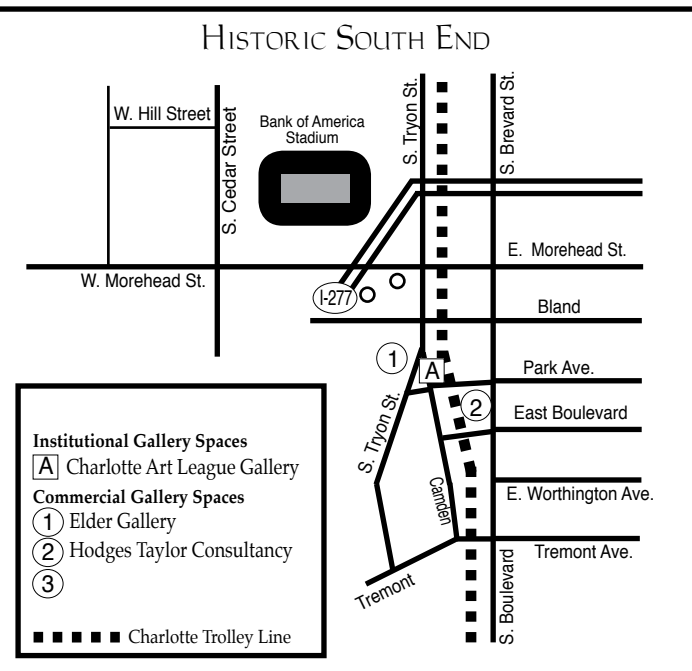

Charlotte, NC Maps

Uptown - South End & North

UPTOWN CHARLOTTE

Institutional Gallery Spaces

- A McColl Center For Visual Art
- B Harvey B. Gantt Center
- C Levine Museum of the New South
- D McColl Center for VA Spirit Square and The Light Factory
- E Mint Museum Uptown
- F Bechtler Museum of Modern Art

Commercial Gallery Spaces

- 1
- 2

Parking

- P Surface lot parking
- P Parking Garage

These maps are not to exact scale or exact distances. They were designed to give travelers help in finding the gallery spaces and museum spaces featured.