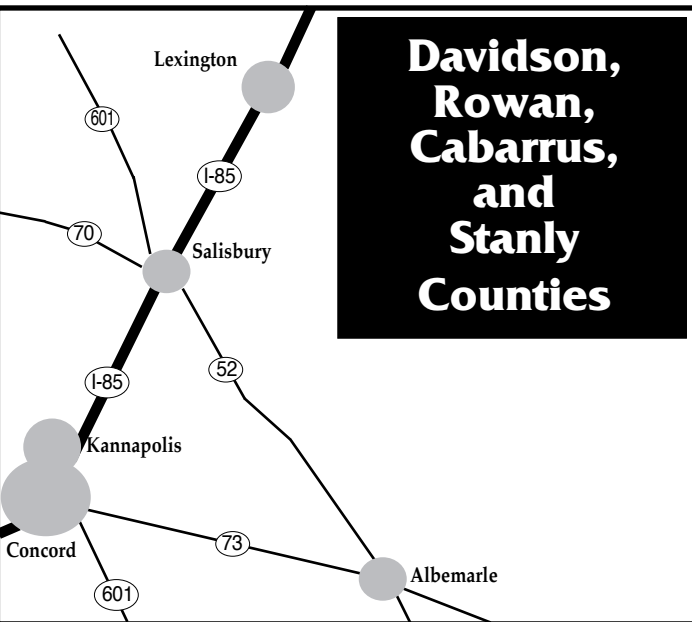

Charlotte, NC Maps

Uptown - South End & North

UPTOWN CHARLOTTE

Institutional Gallery Spaces

- A McColl Center For Visual Art
- B Harvey B. Gantt Center
- C Levine Museum of the New South
- D McColl Center for VA Spirit Square and The Light Factory
- E Mint Museum Uptown
- F Bechtler Museum of Modern Art

Commercial Gallery Spaces

- 1
- 2

Parking

- P Surface lot parking
- P Parking Garage

These maps are not to exact scale or exact distances. They were designed to give travelers help in finding the gallery spaces and museum spaces featured.