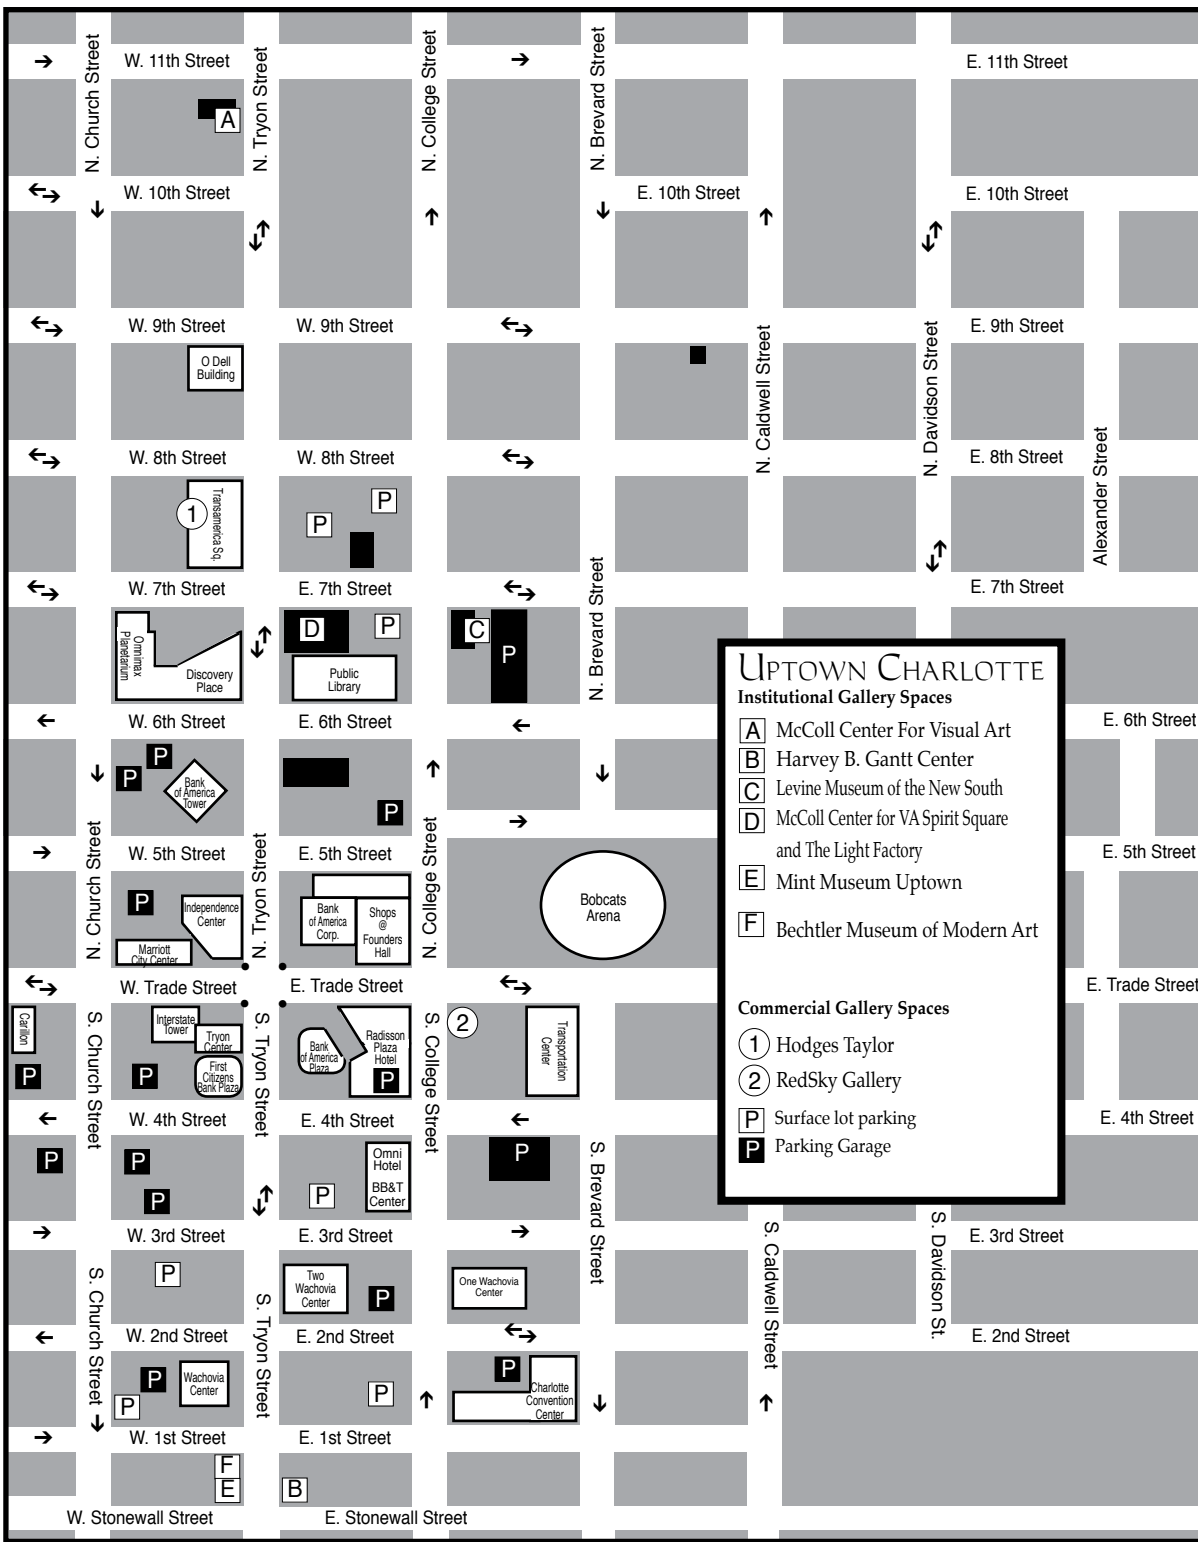

Charlotte, NC Maps

Uptown - South End - NODA

These maps are not to exact scale or exact distances. They were designed to give travelers help in finding the gallery spaces and museum spaces featured.