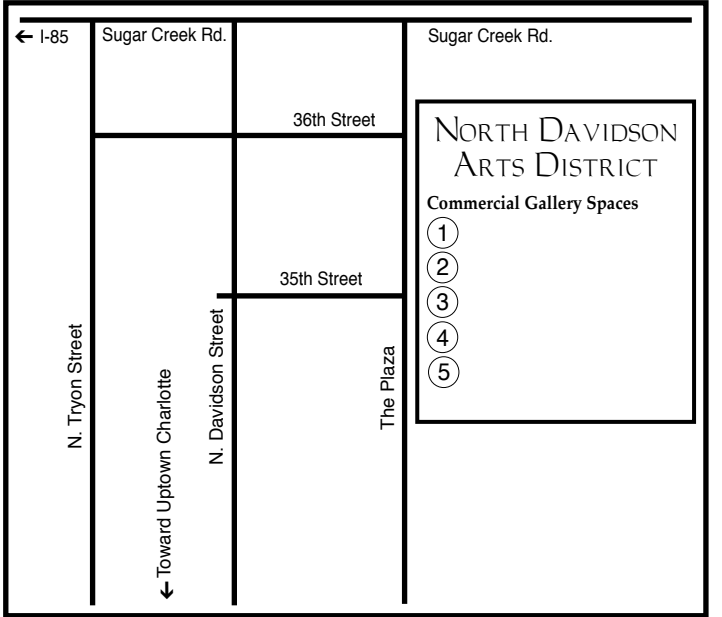

Charlotte, NC Maps

Uptown - South End - NODA

These maps are not to exact scale or exact distances. They were designed to give travelers help in finding the gallery spaces and museum spaces featured.