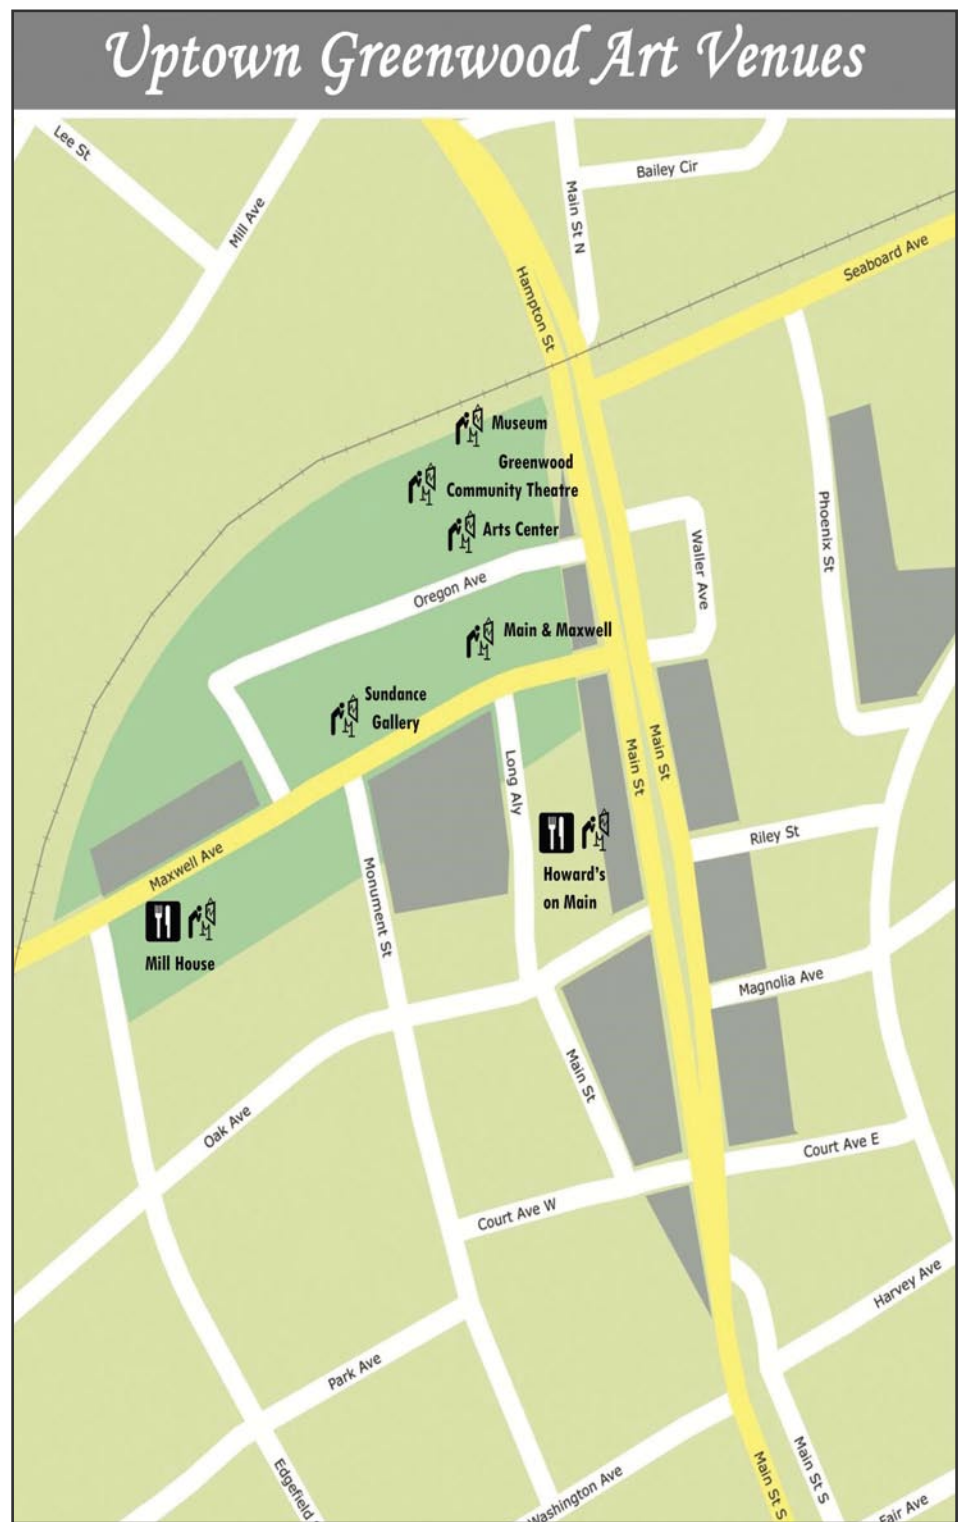

Carolina Arts is now on Twitter!
Sign up to follow Tom's Tweets, click below!
twitter.com/carolinaarts

Don't forget about our website:
www.carolinaarts.com

You can find [past issues](#) all the way back to August 2004!

You can find [past articles](#) all the way back to June 1999

Also don't forget about our two blogs:
[Carolina Arts Unleashed](#)
[Carolina Arts News](#)

Send us your email address to be added to our list to receive notice of each monthly issue.
info@carolinaarts.com

LEO TWIGGS

ECHOES

Mother Emanuel Mourner, 2017 batik 16 x 11 inches

THROUGH APRIL 30, 2018

HAMPTON GALLERY LTD

3110 Wade Hampton Blvd. Suite 10 Taylors, SC 29687
Hours: Tuesday - Friday, 1 - 5 pm; Saturday, 10 am - 5 pm
www.hamptoniigallery.com • email: sandy@hamptoniigallery.com
864-268-2771