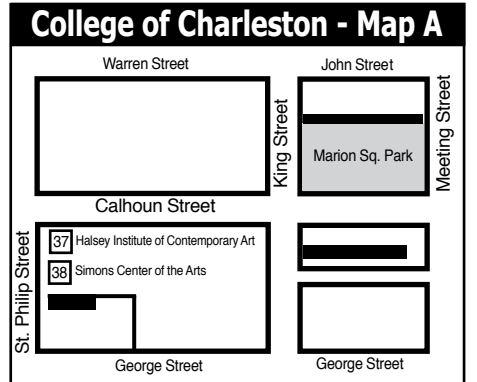

Downtown Charleston, SC, Map & Gallery Guide

- Downtown Charleston Galleries**
1. Rhett Thurman Studio
 2. Charleston Crafts
 3. The Sylvan Gallery
 4. Wells Gallery
 5. Corrigan Gallery
 6. Smith Killian Fine Art
 7. Nina Liu and Friends
 8. Pink House Gallery
 9. Gaye Sanders Fisher Gallery
 10. Spencer Art Galleries
 11. Helena Fox Fine Art
 12. Dog & Horse
 13. Cone Ten Studios - Map C

- Institutional Spaces**
37. Halsey Institute of Contemporary Art
 38. Simons Center for the Arts
 39. Halsey-McCallum Studios
 40. Gibbes Museum of Art
 41. Art Institute of Charleston Gallery
 42. City Gallery at Waterfront Park
 43. New Perspectives Gallery