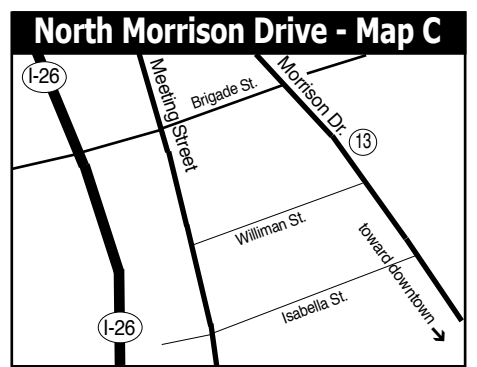

THE SYLVAN GALLERY
171 King St. • Charleston • SC • 29401
Featuring 20th & 21st Century traditional and representational paintings and sculpture.
843-722-2172
www.thesylvangallery.com

WELLS GALLERY
THE WELLS GALLERY HISTORIC CHARLESTON 125 MEETING ST. CHARLESTON, SC 29401 (843) 553-3233
THE WELLS GALLERY KIWANAH ISLAND ONE SANCTUARY BEACH DR. KIWANAH ISLAND, SC 29455 (843) 576-1290

CORRIGAN GALLERY LLC
Charleston's contemporary art scene
paintings photographs fine art prints
843 722 9868

Saul Alexander Foundation Gallery
Charleston County Public Library
Main floor of the Library
Featuring monthly exhibitions by local and regional artists
Open during regular Library hours.
843-805-6801
68 Calhoun Street, Charleston, SC

SMITH KILLIAN FINE ART
9 QUEEN STREET CHARLESTON, SC 843-853-0708
WWW.SMITHKILLIAN.COM

NINA LIU AND FRIENDS
A Gallery of Contemporary Art Objects
Monthly Exhibitions
Poinsett House • 24 State Street
Charleston, South Carolina 29401
Telephone (843) 722-2724

The Pink House Gallery
Fine Art in a 1690's house
Alice Grimsley, Nancy Rushing, Audrey Price, & Marsha Blandenburg
Also Bruce W. Krucke, Alexandria H. Bennington
Exclusive for Ravenel Gaillard
17 Chalmers Street • Charleston, SC
Mon - Sat 10-5 • 843/723-3608
<http://pinkhousegallery.tripod.com/>

Gaye Sanders Fisher Gallery
Original Watercolors
www.gayesandersfisher.com • 843/958-0010
124 Church Street • Charleston, SC
In the heart of the French Quarter District

SPENCER Art Galleries
Contemporary Fine Art
OVER 35 ARTISTS
Masters, Mid-career, & Emerging
Mon-Sat 10am-5pm
55 Broad Street & 57 Broad Street
843/722-6854 843/723-4482
Charleston, SC 29401
www.spencerartgallery.com

DH Dog & Horse
Fine Art & Portraiture
102 Church Street • Charleston, SC
843-577-5500
www.dogandhorsefineart.com

City Gallery at Waterfront Park
Prioleau Street in front of the Pineapple Fountain at Waterfront Park
Open Tue.-Fri., 11am-5pm & Sat.-Sun., noon-5pm during exhibitions
Operated by City of Charleston Office of Cultural Affairs
843/958-6459
<http://citygalleryatwaterfrontpark.com>

McCallum - Halsey Studios
Works by Corrie McCallum & William Halsey
paintings • graphics • sculpture for the discerning collector
by appointment - 843.723.5977
www.halseyfoundation.org