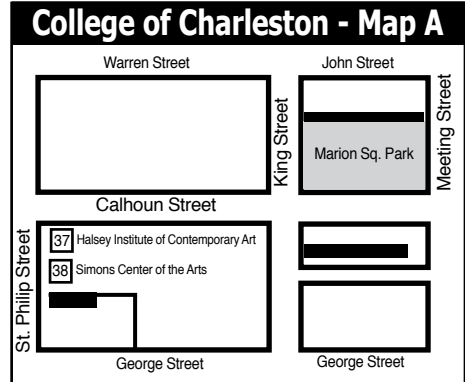

# Downtown Charleston, SC, Map & Gallery Guide

- ### Downtown Charleston Galleries
1. Rhett Thurman Studio
  2. The Sylvan Gallery
  3. Wells Gallery
  4. Corrigan Gallery
  5. Smith Killian Fine Art
  6. Nina Liu and Friends
  7. Pink House Gallery
  8. Gaye Sanders Fisher Gallery
  9. Spencer Art Galleries
  10. Helena Fox Fine Art
  11. Dog & Horse
  12. Cone Ten Studios - Map C

- ### Institutional Spaces
37. Halsey Institute of Contemporary Art
  38. Simons Center for the Arts
  39. Halsey-McCallum Studios
  40. Gibbes Museum of Art
  41. Art Institute of Charleston Gallery
  42. City Gallery at Waterfront Park
  43. New Perspectives Gallery