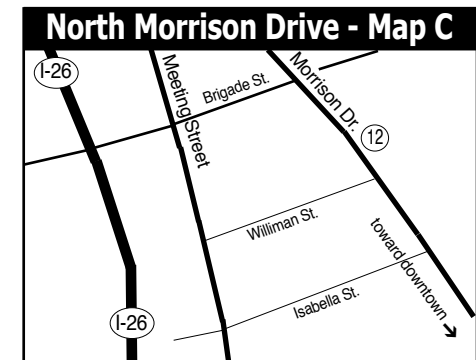

THE SYLVAN GALLERY

171 King St. • Charleston • SC • 29401

Featuring 20th & 21st Century traditional and representational paintings and sculpture.

843-722-2172
www.thesylvangallery.com

WELLS GALLERY

THE WELLS GALLERY HISTORIC CHARLESTON
125 MEETING ST.
CHARLESTON, SC 29401 (843) 953-3233

THE WELLS GALLERY KIawah ISLAND
ONE SANCTUARY BEACH DR.
KIawah ISLAND, SC 29455 (843) 576-1290

CORRIGAN GALLERY LLC

Charleston's contemporary art scene

paintings photographs
fine art prints
843 722 9868

Saul Alexander Foundation Gallery

Charleston County Public Library
Main floor of the Library
Featuring monthly exhibitions by local and regional artists
Open during regular Library hours.
843-805-6801
68 Calhoun Street, Charleston, SC

SMITH KILLIAN FINE ART
9 QUEEN STREET
CHARLESTON, SC
843-853-0708
WWW.SMITHKILLIAN.COM

Put Your Gallery Here

For just $10 a month you can advertise your gallery space here. Join these other Charleston, SC, galleries and visual art institutions. Call us at 843/825-3408 or check out other advertising options at www.carolinaarts.com.

The Pink House Gallery

Fine Art in a 1690's house
Alice Grimsley, Nancy Rushing, & Detta Zimmerman
Also Bruce W. Krucke, Alexandria H. Bennington
Exclusive for Ravenel Gaillard
17 Chalmers Street • Charleston, SC
Mon - Sat 10-5 • 843/723-3608
<http://pinkhousegallery.tripod.com/>

City Gallery at Waterfront Park

Prioleau Street in front of the Pineapple Fountain at Waterfront Park
Open Tue.-Fri., 11am-5pm & Sat.-Sun., noon-5pm during exhibitions
Operated by City of Charleston Office of Cultural Affairs
843/958-6459
<http://citygalleryatwaterfrontpark.com>

SPENCER Art Galleries

Contemporary Fine Art
OVER 35 ARTISTS
Masters, Mid-career, & Emerging
Mon-Sat 10am-5pm
55 Broad Street & 57 Broad Street
843/722-6854 843/723-4482
Charleston, SC 29401
www.spencerartgallery.com

Dog & Horse

Fine Art & Portraiture
102 Church Street • Charleston, SC
843-577-5500
www.dogandhorsefineart.com

10

conctenstudios
A studio and gallery of local potters and sculptors.
Offering wheel throwing and clay sculpture classes.
Cone 10 Studios, located in the heart of NoMo
1080B Morrison Drive • Charleston, SC
843-853-3345 - with plenty of free parking
Hours: Monday-Saturday, 11am-5pm; Sunday 1-5pm
www.cone10studios.com • info@cone10studios.com

McCallum - Halsey Studios

Works by
Corrie McCallum & William Halsey
paintings • graphics • sculpture
for the discerning collector
by appointment - 843.723.5977
www.halseyfoundation.org