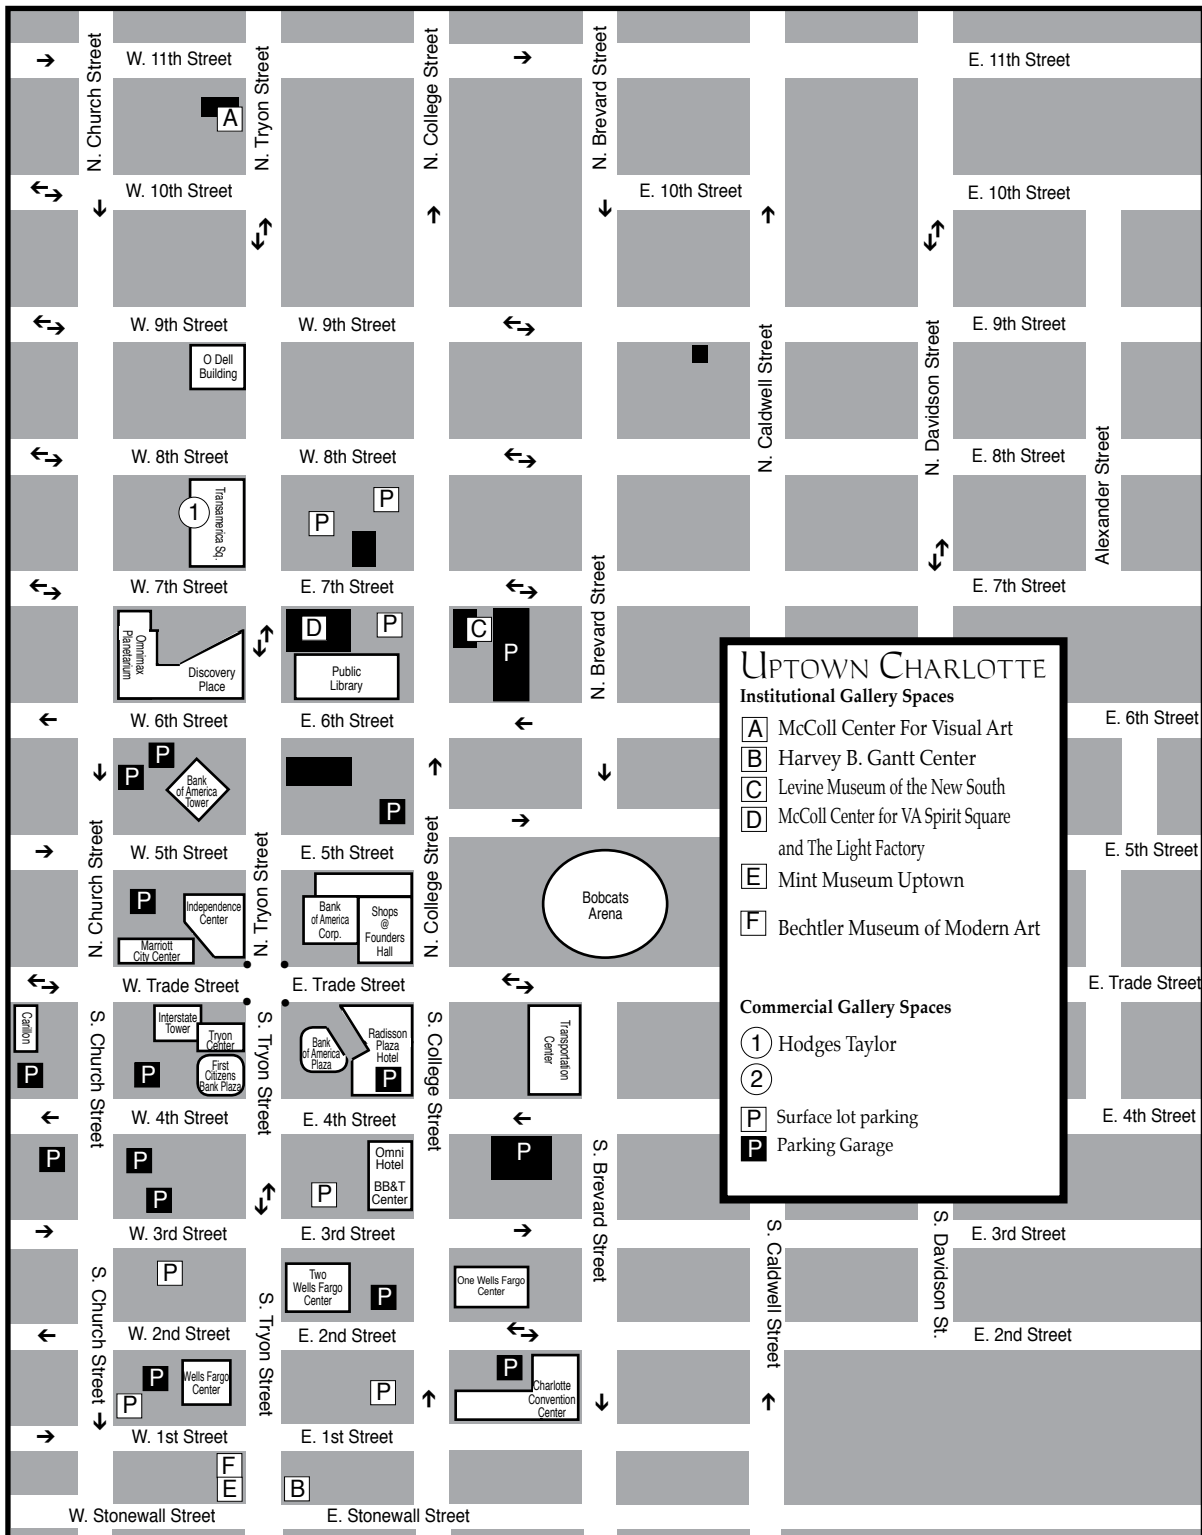

# Charlotte, NC Maps

## Uptown - South End - NODA

These maps are not to exact scale or exact distances. They were designed to give travelers help in finding the gallery spaces and museum spaces featured.