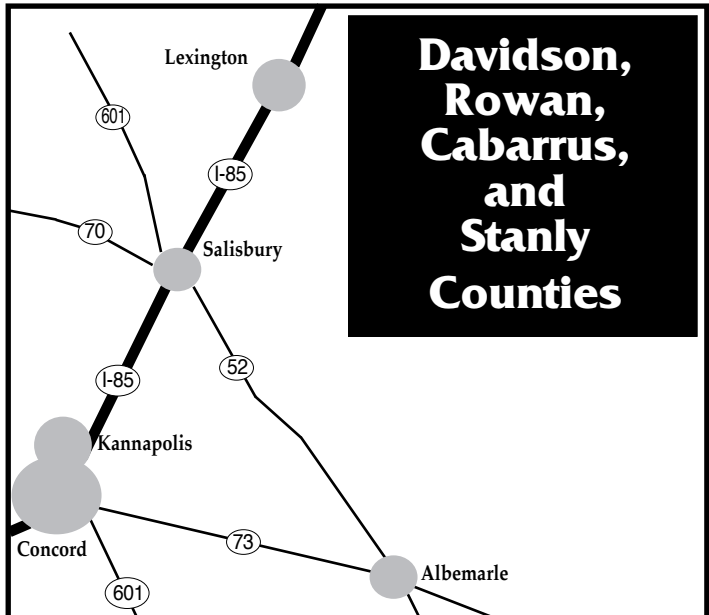

# Charlotte, NC Maps

## Uptown - South End - NODA

These maps are not to exact scale or exact distances. They were designed to give travelers help in finding the gallery spaces and museum spaces featured.