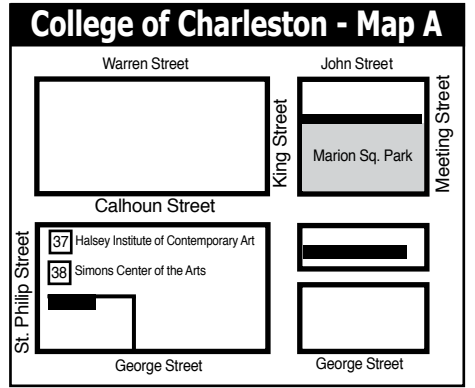

# Downtown Charleston, SC, Map & Gallery Guide

## Downtown Charleston Galleries

1. Rhett Thurman Studio
2. Anglin Smith Fine Art
3. Ella Walton Richardson Fine Art
4. Helena Fox Fine Art
5. Corrigan Gallery