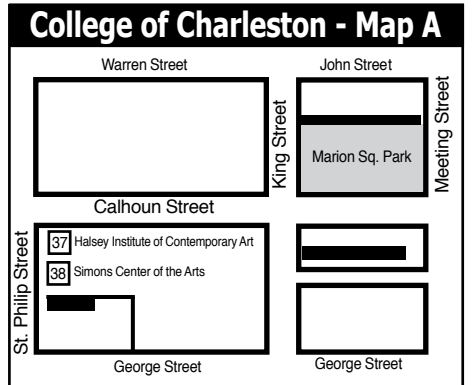

Downtown Charleston, SC, Map & Gallery Guide

- ### Downtown Charleston Galleries
1. Rhett Thurman Studio
 2. Charleston Crafts
 3. The Sylvan Gallery
 4. Wells Gallery
 5. Corrigan Gallery
 6. Smith Killian Fine Art
 7. Nina Liu and Friends
 8. Pink House Gallery
 9. Gaye Sanders Fisher Gallery
 10. Spencer Art Galleries
 11. Dog & Horse
 12. Cone Ten Studios - Map C

- ### Institutional Spaces
37. Halsey Institute of Contemporary Art
 38. Simons Center for the Arts
 39. Halsey-McCallum Studio
 40. Gibbes Museum of Art
 41. Art Institute of Charleston Gallery
 42. City Gallery at Waterfront Park
 43. New Perspectives Gallery