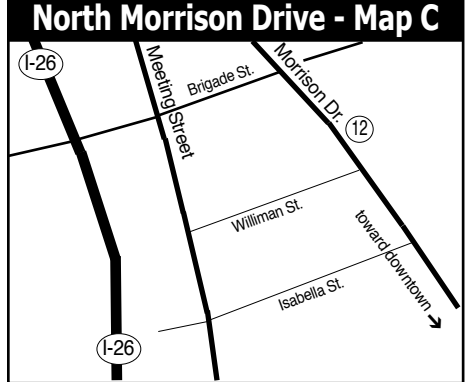

THE SYLVAN GALLERY
171 King St. • Charleston • SC • 29401

Featuring 20th & 21st Century traditional and representational paintings and sculpture.

843-722-2172
www.thesylvangallery.com

WELLS GALLERY

THE WELLS GALLERY HISTORIC CHARLESTON
125 MEETING ST. CHARLESTON, SC 29401 (843) 853-3233

THE WELLS GALLERY KIawah ISLAND
ONE SANCTUARY BEACH DR. KIawah ISLAND, SC 29455 (843) 576-1290

CORRIGAN GALLERY LLC

Charleston's contemporary art scene

paintings photographs fine art prints
843 722 9868

Your color ad could be right here for as little as $10 a month.

As an artist, gallery owner, or even an art group, where else could you get such access to our visual arts audience?

SMITH KILLIAN FINE ART

9 QUEEN STREET CHARLESTON, SC 843-853-0708
WWW.SMITHKILLIAN.COM

NINA LIU AND FRIENDS

A Gallery of Contemporary Art Objects
Monthly Exhibitions

Poinsett House • 24 State Street
Charleston, South Carolina 29401
Telephone (843) 722-2724

The Pink House Gallery
Fine Art in a 1690's house

Alice Grimsley, Nancy Rushing, Audrey Price, & Marsha Blandenburg
Also Bruce W. Krucke, Alexandria H. Bennington
Exclusive for Ravenel Gaillard

17 Chalmers Street • Charleston, SC
Mon - Sat 10-5 • 843/723-3608
<http://pinkhousegallery.tripod.com/>

Gaye Sanders Fisher Gallery

Original Watercolors

www.gayesandersfisher.com • 843/958-0010
124 Church Street • Charleston, SC
In the heart of the French Quarter District

SPENCER Art Galleries

Contemporary Fine Art
OVER 35 ARTISTS
Masters, Mid-career, & Emerging

Mon-Sat 10am-5pm
55 Broad Street & 57 Broad Street
843/722-6854 843/723-4482
Charleston, SC 29401
www.spencerartgallery.com

DH Dog & Horse
Fine Art & Portraiture

102 Church Street • Charleston, SC
843-577-5500
www.dogandhorsefineart.com

10 conetenstudios

A studio and clay gallery of local potters and sculptors

Classes start January 31, 2011
Come visit our new studio & gallery in the new year

1080B Morrison Drive • Charleston, SC
843-853-3345 • in the heart of NoMo
www.cone10studios.com • info@cone10studios.com

McCallum - Halsey Studios
Works by
Corrie McCallum & William Halsey

paintings • graphics • sculpture for the discerning collector

by appointment - 843.723.5977
www.halseyfoundation.org