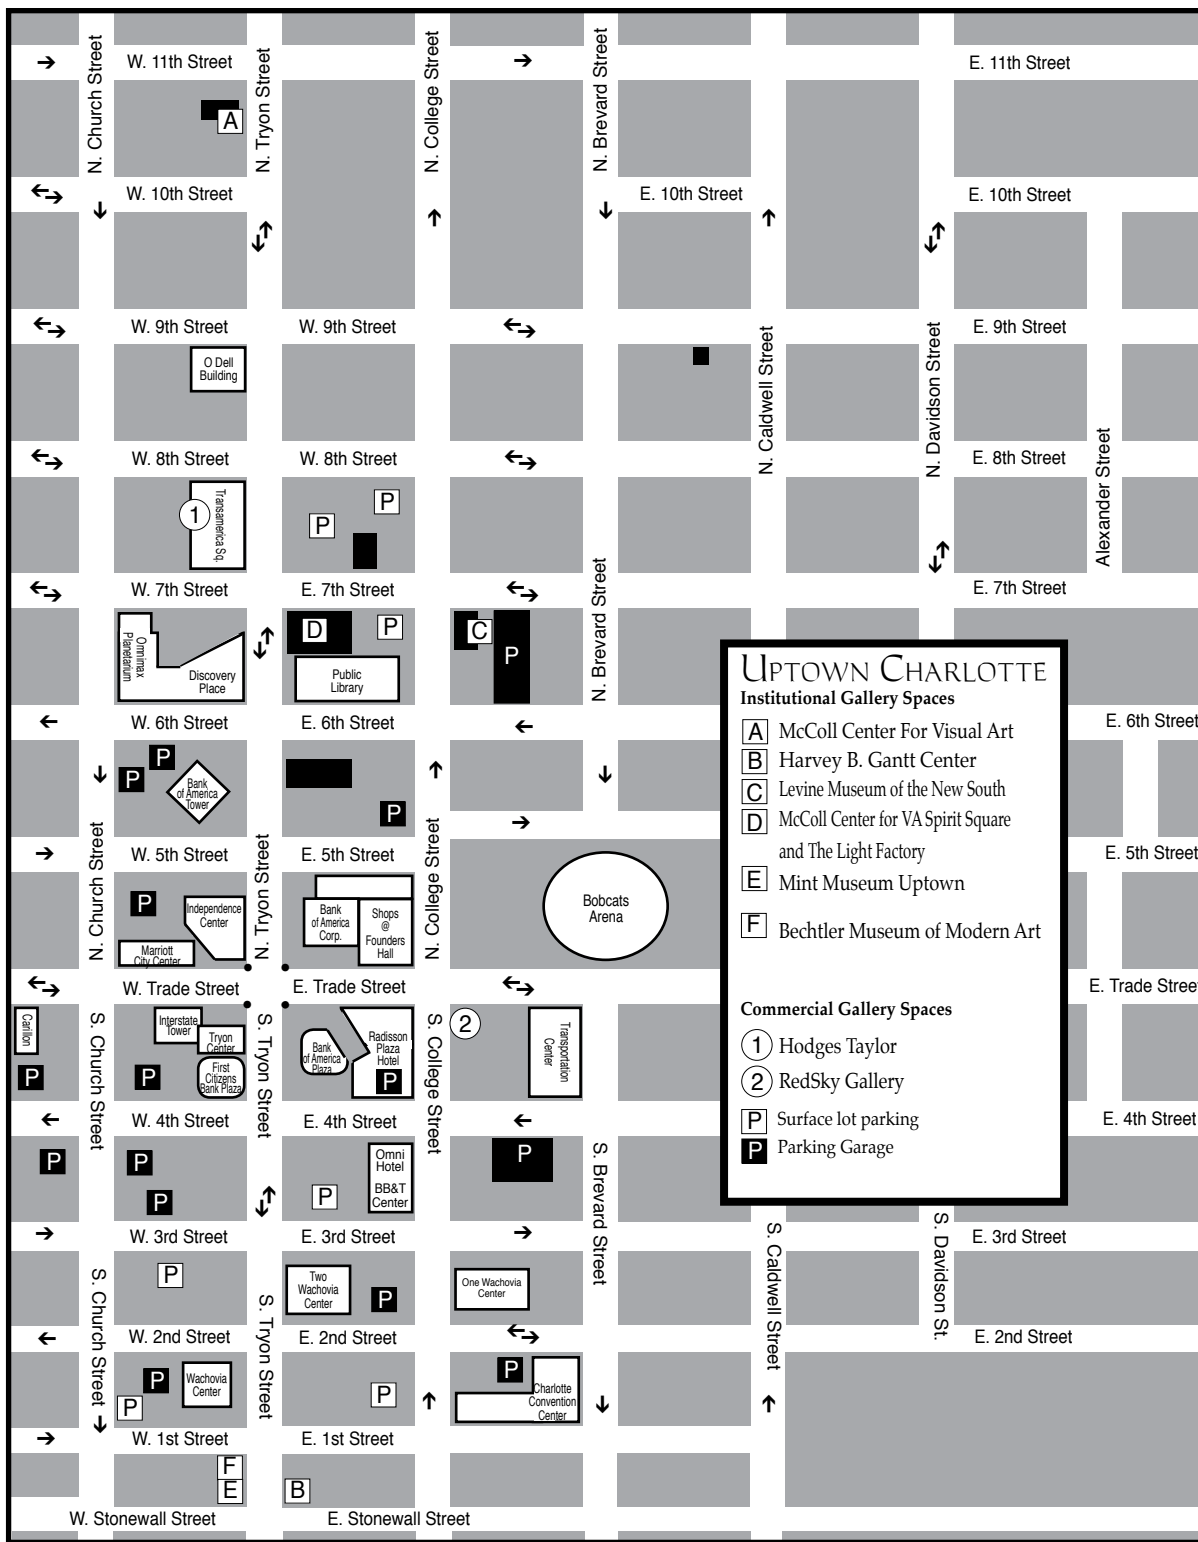

# Charlotte, NC Maps

## Uptown - South End - NODA

These maps are not to exact scale or exact distances. They were designed to give travelers help in finding the gallery spaces and museum spaces featured.