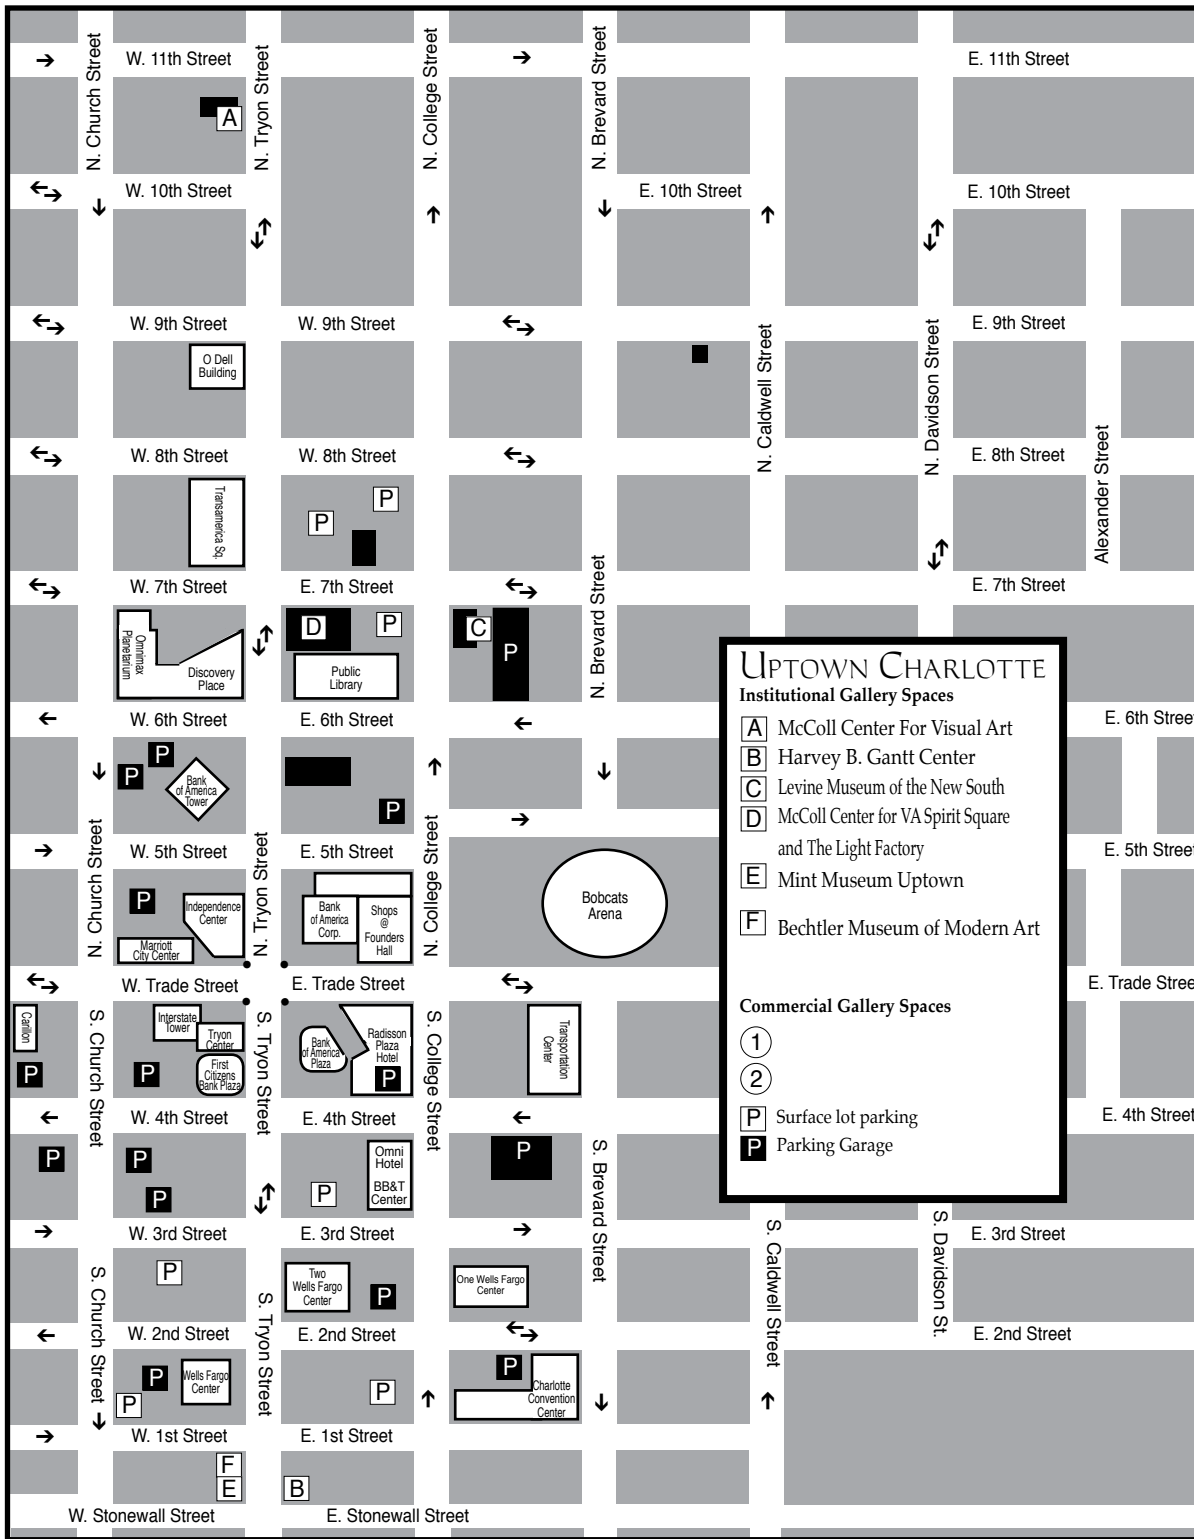

Charlotte, NC Maps

Uptown - South End & North

These maps are not to exact scale or exact distances. They were designed to give travelers help in finding the gallery spaces and museum spaces featured.