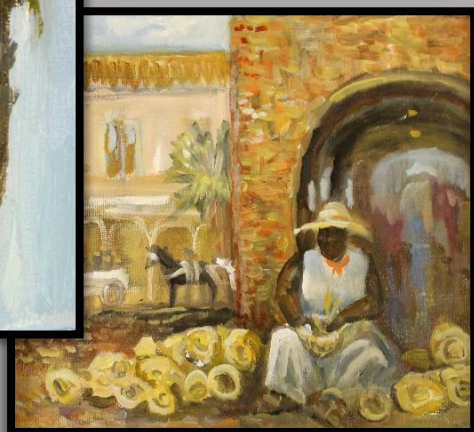

Nance Lee Sneddon

Wet Sand Patterns

Glitter Tide

Prussian Blue Waterway

Seeking New Representation

Visit my website for more mixed media works and fine art accessories!
nancelesneddon.com • 843-437-0017

Karen Burnette Garner