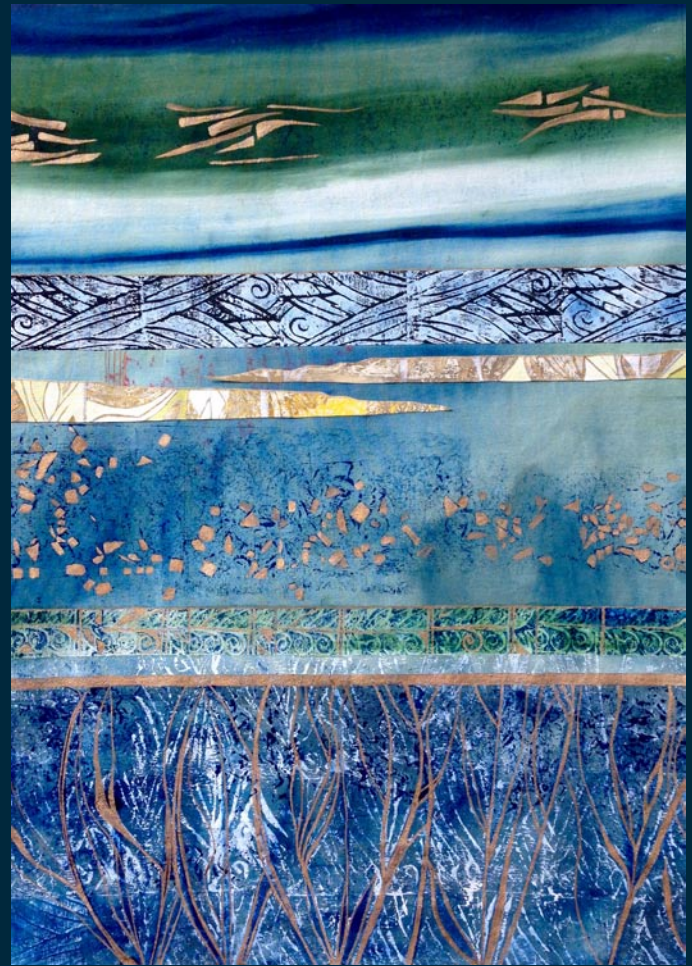

Nance Lee Sneddon

Wet Sand Patterns

Glitter Tide

Prussian Blue Waterway

Seeking New Representation

Visit my website for more mixed media works and fine art accessories!
nancelesneddon.com • 843-437-0017

Karen Burnette Garner