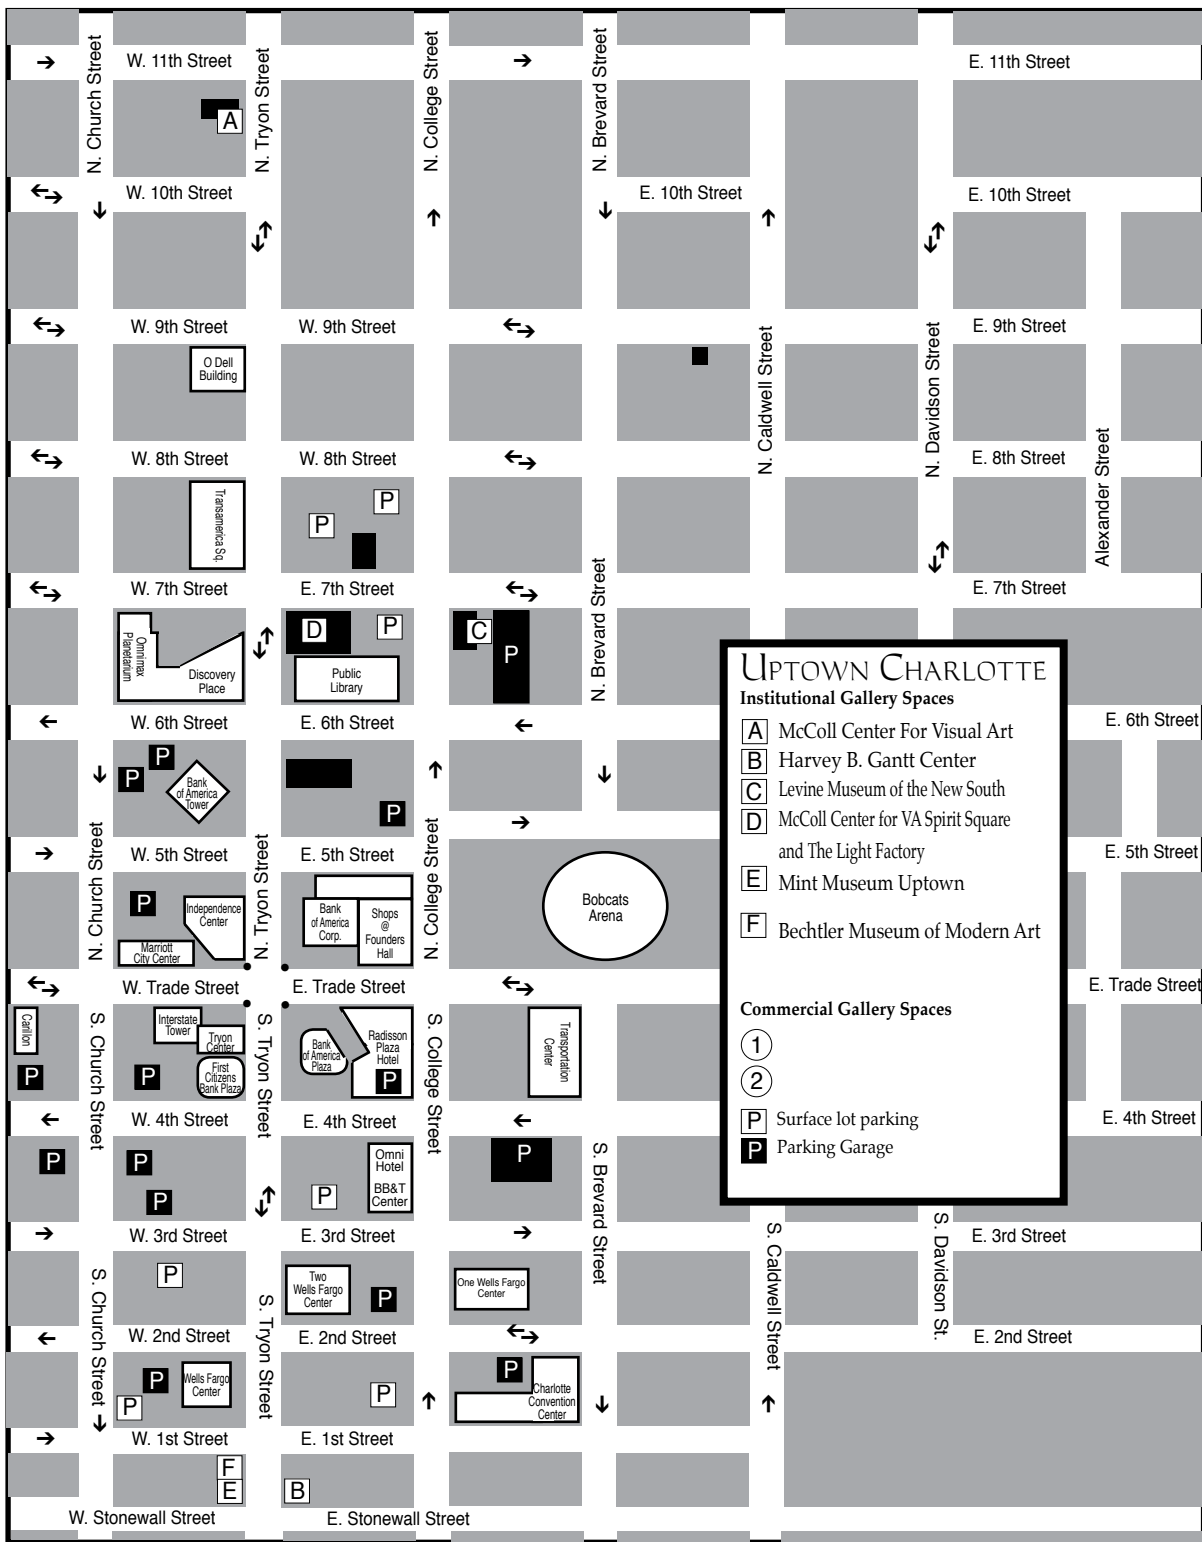

# Charlotte, NC Maps

## Uptown - South End & North

- UPTOWN CHARLOTTE**
- Institutional Gallery Spaces**
- A** McColl Center For Visual Art
  - B** Harvey B. Gantt Center
  - C** Levine Museum of the New South
  - D** McColl Center for VA Spirit Square and The Light Factory
  - E** Mint Museum Uptown
  - F** Bechtler Museum of Modern Art
- Commercial Gallery Spaces**
- 1**
  - 2**
- P** Surface lot parking  
**P** Parking Garage

These maps are not to exact scale or exact distances. They were designed to give travelers help in finding the gallery spaces and museum spaces featured.

- CHARLOTTE METRO AREA**
- Institutional Gallery Spaces**
- A** Central Piedmont Community College
  - B** Mint Museum Randolph
  - C** Queens University
  - D** University of North Carolina - Charlotte
  - E** The Art Institute of Charlotte
- Commercial Gallery Spaces**
- 1** Shain Gallery
  - 2**
  - 3**
  - 4**
  - 5**
  - 6**
- 2** Interstate Exit Number