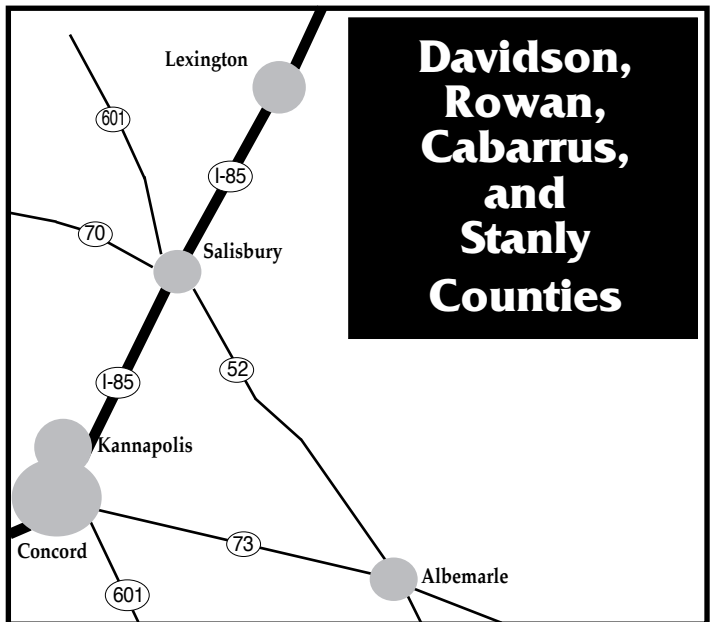

# Charlotte, NC Maps

## Uptown - South End & North

- UPTOWN CHARLOTTE**
- Institutional Gallery Spaces**
- A** McColl Center For Visual Art
  - B** Harvey B. Gantt Center
  - C** Levine Museum of the New South
  - D** McColl Center for VA Spirit Square and The Light Factory
  - E** Mint Museum Uptown
  - F** Bechtler Museum of Modern Art
- Commercial Gallery Spaces**
- 1**
  - 2**
- P** Surface lot parking  
**P** Parking Garage

These maps are not to exact scale or exact distances. They were designed to give travelers help in finding the gallery spaces and museum spaces featured.

- CHARLOTTE METRO AREA**
- Institutional Gallery Spaces**
- A** Central Piedmont Community College
  - B** Mint Museum Randolph
  - C** Queens University
  - D** University of North Carolina - Charlotte
  - E** The Art Institute of Charlotte
- Commercial Gallery Spaces**
- 1** Shain Gallery
  - 2**
  - 3**
  - 4**
  - 5**
  - 6**
- 2** Interstate Exit Number