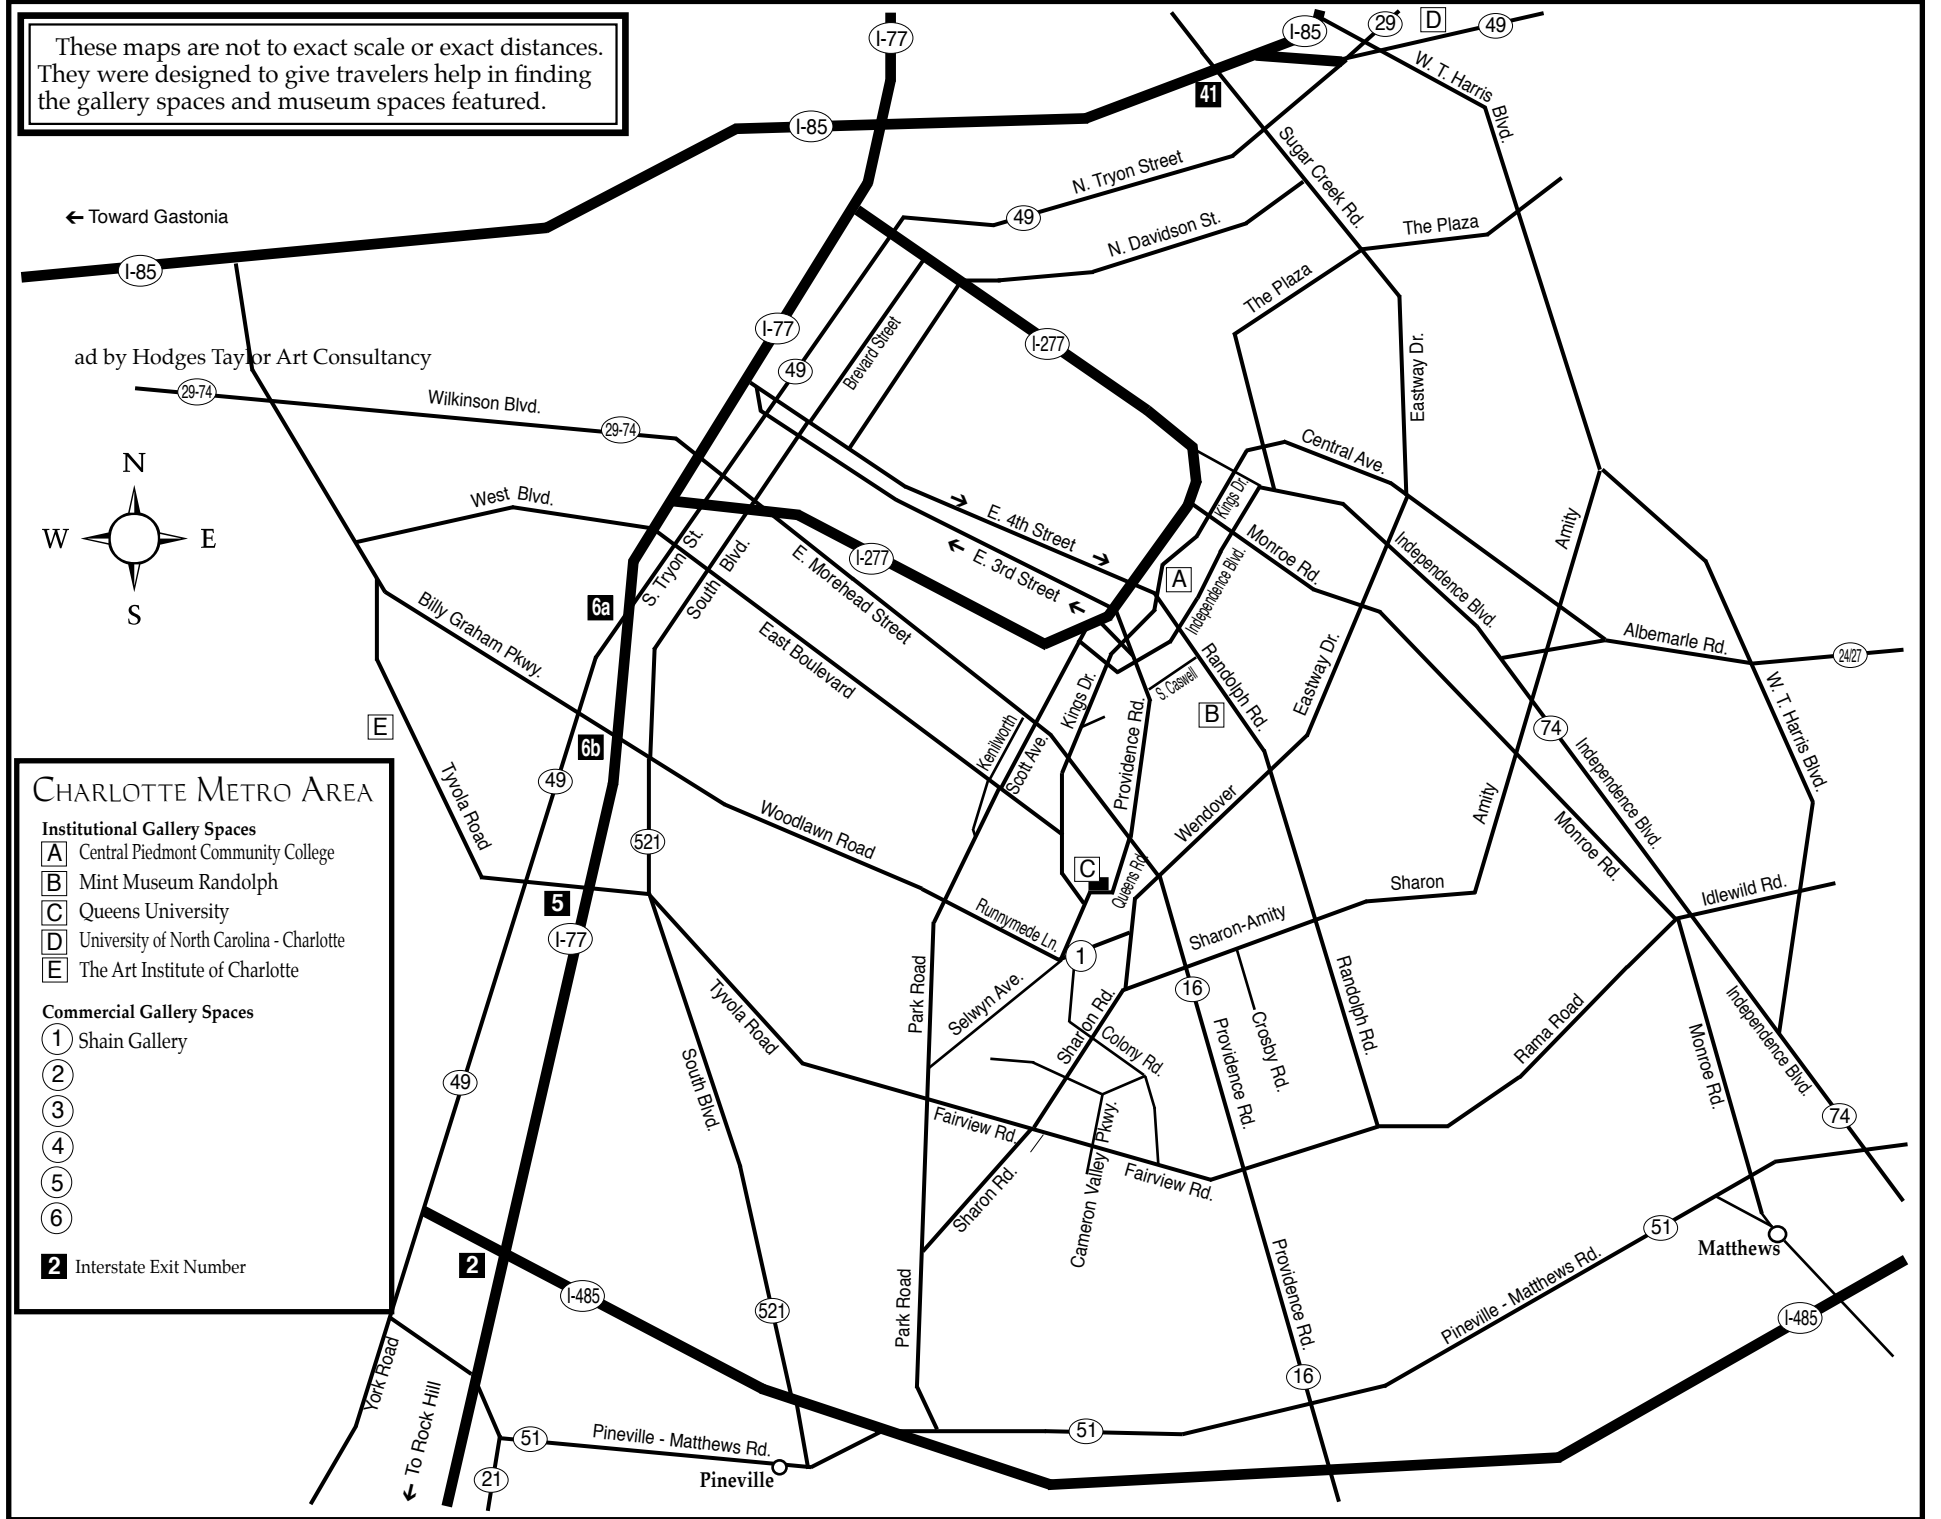

# Charlotte, NC Maps

## Uptown - South End & North

- UPTOWN CHARLOTTE**
- Institutional Gallery Spaces**
- A** McColl Center For Visual Art
  - B** Harvey B. Gantt Center
  - C** Levine Museum of the New South
  - D** McColl Center for VA Spirit Square and The Light Factory
  - E** Mint Museum Uptown
  - F** Bechtler Museum of Modern Art
- Commercial Gallery Spaces**
- 1**
  - 2**
- P** Surface lot parking  
**P** Parking Garage

These maps are not to exact scale or exact distances. They were designed to give travelers help in finding the gallery spaces and museum spaces featured.

- CHARLOTTE METRO AREA**
- Institutional Gallery Spaces**
- A** Central Piedmont Community College
  - B** Mint Museum Randolph
  - C** Queens University
  - D** University of North Carolina - Charlotte
  - E** The Art Institute of Charlotte
- Commercial Gallery Spaces**
- 1** Shain Gallery
  - 2**
  - 3**
  - 4**
  - 5**
  - 6**
- 2** Interstate Exit Number