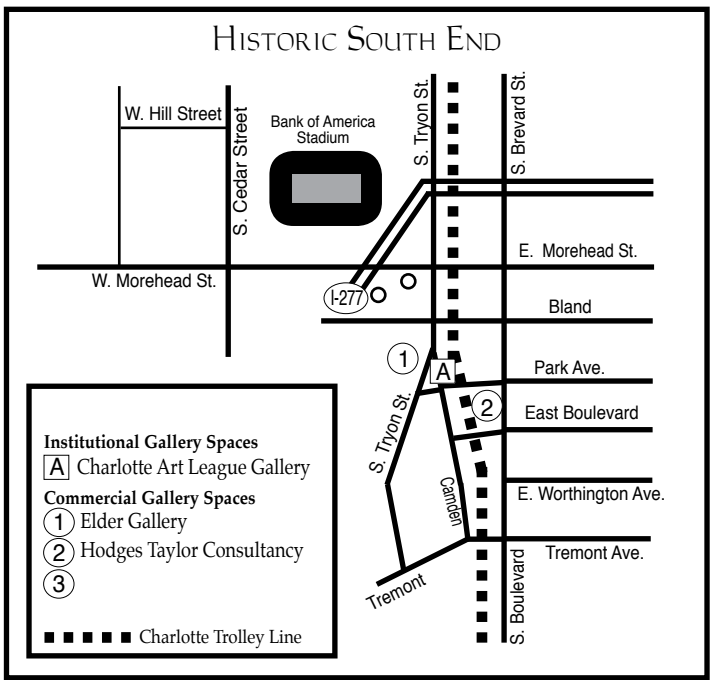

# Charlotte, NC Maps

## Uptown - South End & North

- UPTOWN CHARLOTTE**
- Institutional Gallery Spaces**
- A** McColl Center For Visual Art
  - B** Harvey B. Gantt Center
  - C** Levine Museum of the New South
  - D** McColl Center for VA Spirit Square and The Light Factory
  - E** Mint Museum Uptown
  - F** Bechtler Museum of Modern Art
- Commercial Gallery Spaces**
- 1**
  - 2**
- P** Surface lot parking  
**P** Parking Garage

These maps are not to exact scale or exact distances. They were designed to give travelers help in finding the gallery spaces and museum spaces featured.

- CHARLOTTE METRO AREA**
- Institutional Gallery Spaces**
- A** Central Piedmont Community College
  - B** Mint Museum Randolph
  - C** Queens University
  - D** University of North Carolina - Charlotte
  - E** The Art Institute of Charlotte
- Commercial Gallery Spaces**
- 1** Shain Gallery
  - 2**
  - 3**
  - 4**
  - 5**
  - 6**
- 2** Interstate Exit Number