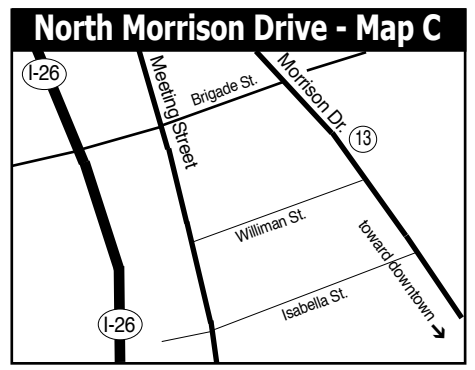

THE SYLVAN GALLERY
171 King St. • Charleston • SC • 29401
Featuring 20th & 21st Century traditional and representational paintings and sculpture.
843-722-2172
www.thesylvangallery.com

WELLS GALLERY
THE WELLS GALLERY HISTORIC CHARLESTON 125 MEETING ST. CHARLESTON, SC 29401 (843) 853-3233
THE WELLS GALLERY KIWANAH ISLAND ONE SANCTUARY BEACH DR. KIWANAH ISLAND, SC 29455 (843) 576-1290

CORRIGAN GALLERY LLC
Charleston's contemporary art scene
paintings photographs fine art prints
843 722 9868

Saul Alexander Foundation Gallery
Charleston County Public Library
Main floor of the Library
Featuring monthly exhibitions by local and regional artists
Open during regular Library hours.
843-805-6801
68 Calhoun Street, Charleston, SC

SMITH KILLIAN FINE ART
9 QUEEN STREET CHARLESTON, SC 843-853-0708
WWW.SMITHKILLIAN.COM

NINA LIU AND FRIENDS
A Gallery of Contemporary Art Objects
Monthly Exhibitions
Poinsett House • 24 State Street
Charleston, South Carolina 29401
Telephone (843) 722-2724

The Pink House Gallery
Fine Art in a 1690's house
Alice Grimsley, Nancy Rushing, Audrey Price, & Marsha Blandenburg
Also Bruce W. Krucke, Alexandria H. Bennington
Exclusive for Ravenel Gaillard
17 Chalmers Street • Charleston, SC
Mon - Sat 10-5 • 843/723-3608
<http://pinkhousegallery.tripod.com/>

Gaye Sanders Fisher Gallery
Original Watercolors
www.gayesandersfisher.com • 843/958-0010
124 Church Street • Charleston, SC
In the heart of the French Quarter District

SPENCER Art Galleries
Contemporary Fine Art
OVER 35 ARTISTS
Masters, Mid-career, & Emerging
Mon-Sat 10am-5pm
55 Broad Street & 57 Broad Street
843/722-6854 843/723-4482
Charleston, SC 29401
www.spencerartgallery.com

DH Dog & Horse
Fine Art & Portraiture
102 Church Street • Charleston, SC
843-577-5500
www.dogandhorsefineart.com

10 conetenstudios
A studio and gallery of local potters and sculptors.
Offering wheel throwing and clay sculpture classes.
Hours: Monday-Saturday, 11am-5pm; Sunday 1-5pm
1080B Morrison Drive • Charleston, SC
843-853-3345 • in the heart of NoMo
www.cone10studios.com • info@cone10studios.com

McCallum - Halsey Studios
Works by
Corrie McCallum & William Halsey
paintings • graphics • sculpture
for the discerning collector
by appointment - 843.723.5977
www.halseyfoundation.org