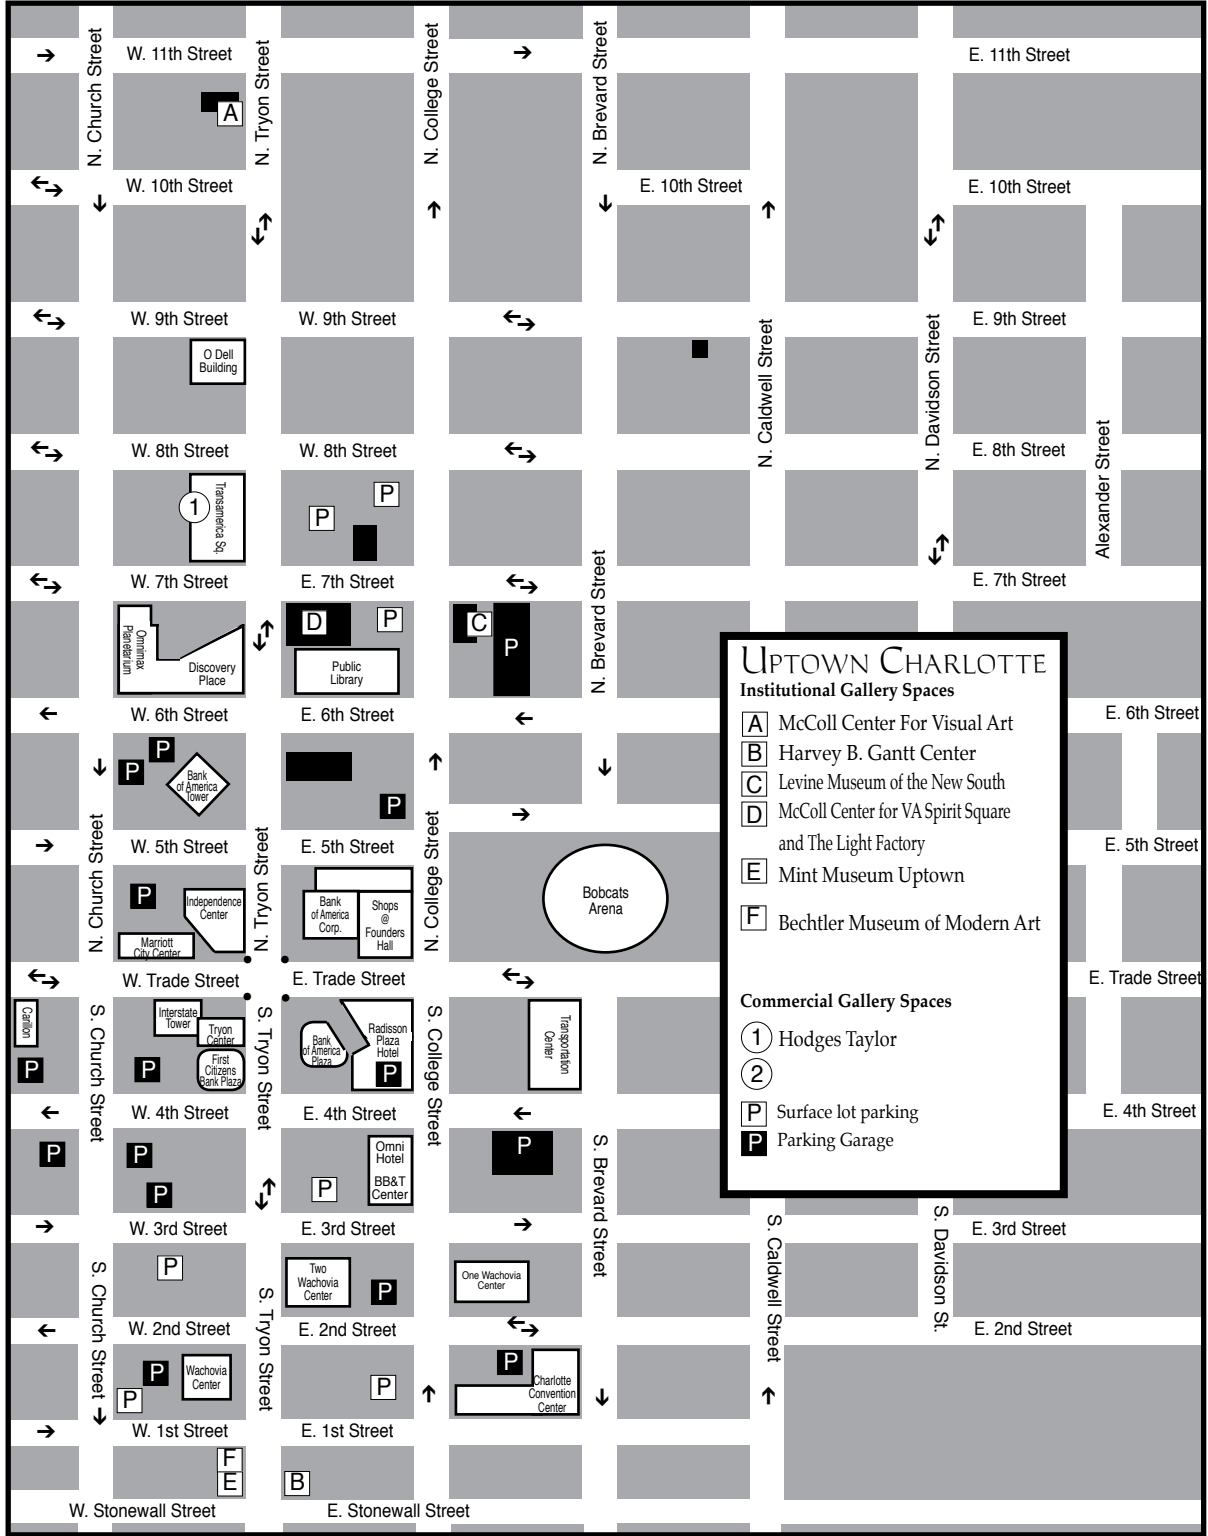

Charlotte, NC Maps

Uptown - South End - NODA

These maps are not to exact scale or exact distances. They were designed to give travelers help in finding the gallery spaces and museum spaces featured.