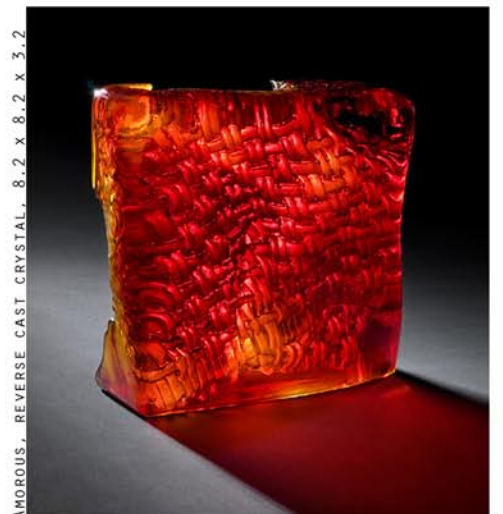

THE BENDER GALLERY
12 S LEXINGTON AVE ASHEVILLE NC 28801
THEBENDERGALLERY.COM 828.505.8341
FB.COM/THEBENDERGALLERY