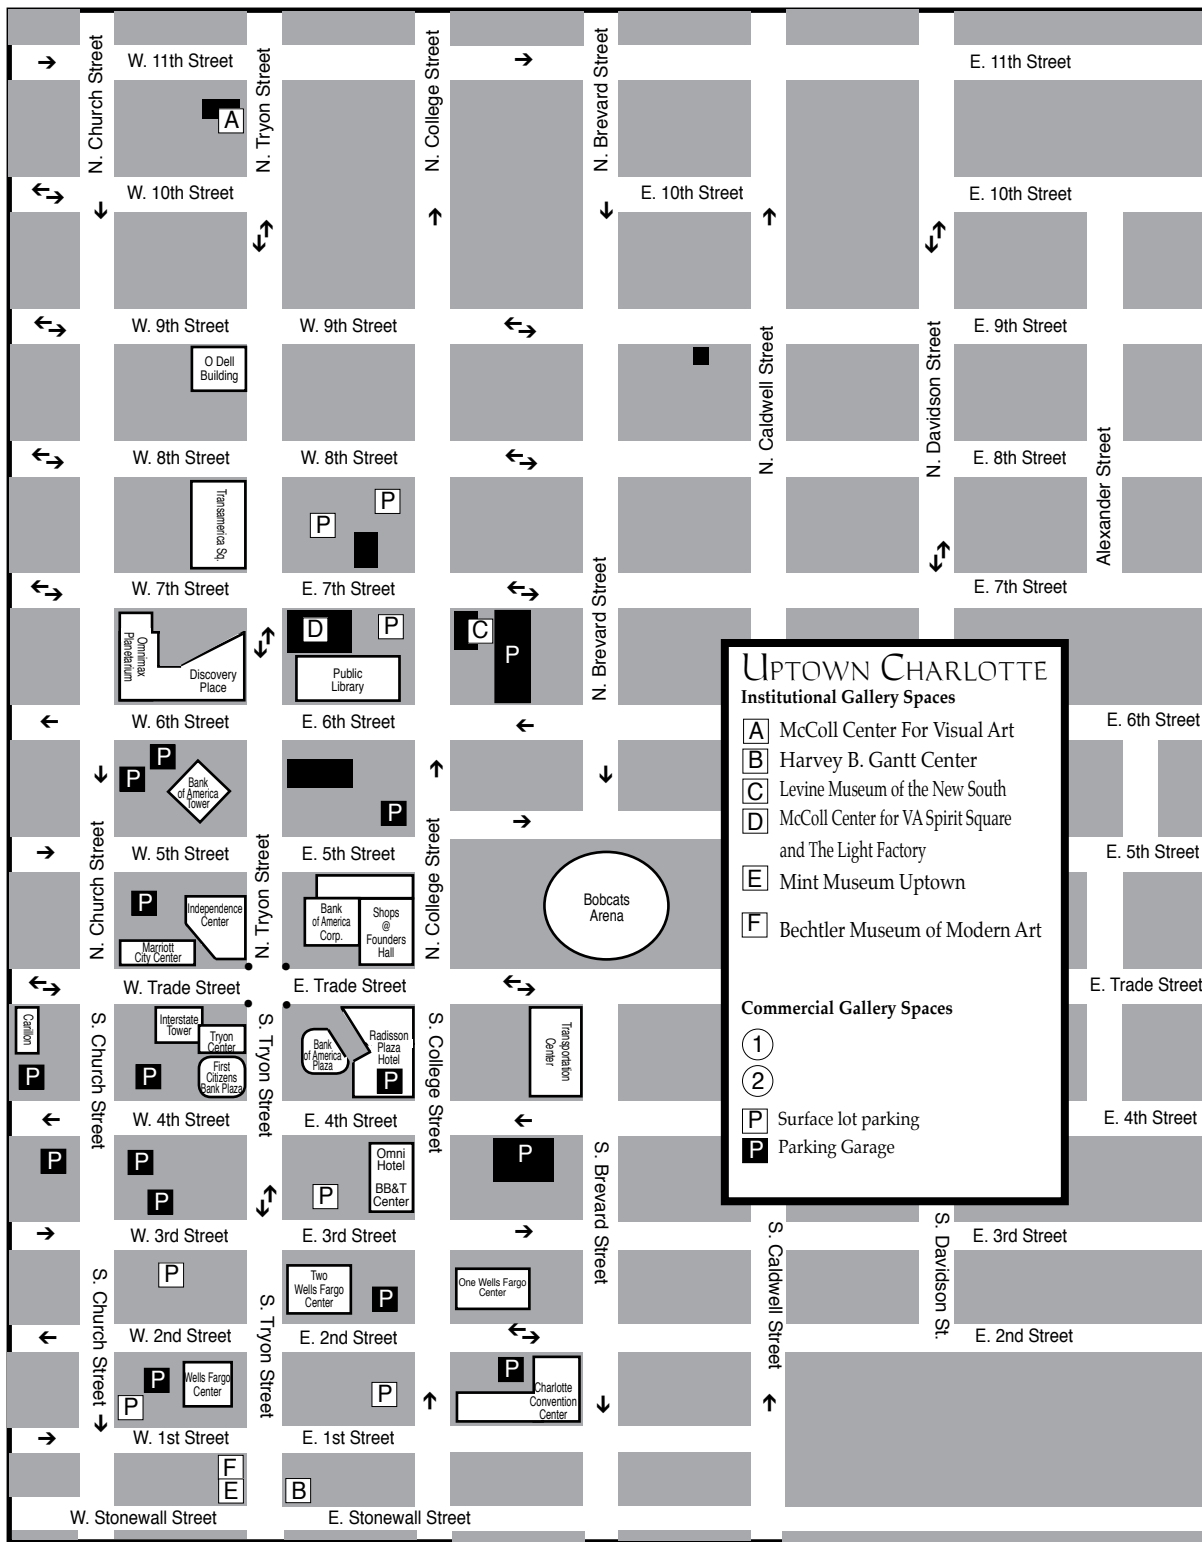

# Charlotte, NC Maps

## Uptown - South End & North

These maps are not to exact scale or exact distances. They were designed to give travelers help in finding the gallery spaces and museum spaces featured.