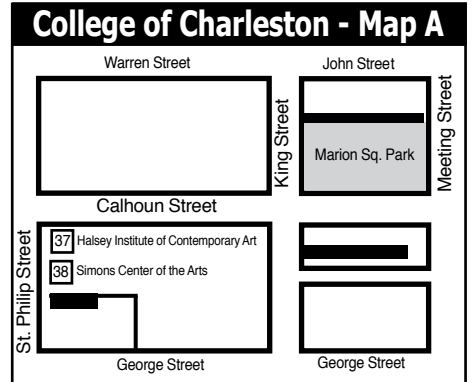

# Downtown Charleston, SC, Map & Gallery Guide

- ### Downtown Charleston Galleries
1. Rhett Thurman Studio
  2. The Sylvan Gallery
  3. Corrigan Gallery
  4. Anglin Smith Fine Art
  5. Nina Liu & Friends - Seasonally
  6. Spencer Art Galleries
  7. Helena Fox Fine Art
  8. Dog & Horse

- ### Institutional Spaces
37. Halsey Institute of Contemporary Art
  38. Simons Center for the Arts
  39. Halsey-McCallum Studios
  40. Gibbes Museum of Art
  41. Art Institute of Charleston Gallery
  42. City Gallery at Waterfront Park
  43. New Perspectives Gallery