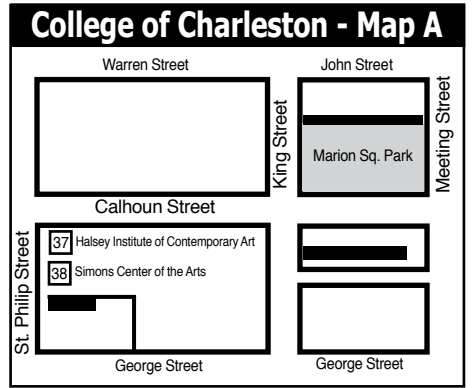

# Downtown Charleston, SC, Map & Gallery Guide

## Downtown Charleston Galleries

1. Rhett Thurman Studio
  2. Corrigan Gallery
  3. Anglin Smith Fine Art
- And the Wells Gallery on Kiawah Island and the Halsey - McCallum Studio by appt. only